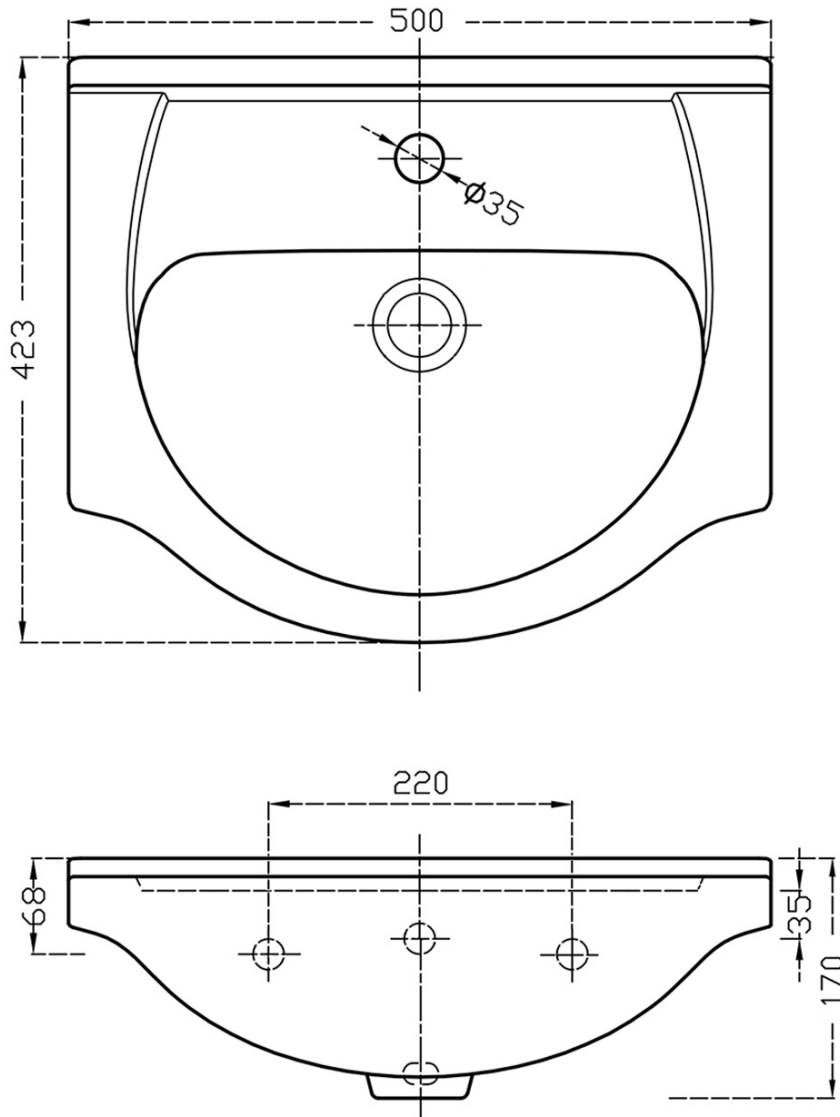

# SIMPLEX ECO 50 washbasin cabinet including washbasin 47x83,5x29cm

Order code: SIME500

## Size

Width: 470 mm  
Height: 834 mm  
Depth: 301 mm

## Properties

Colour: White  
Material: MDF/laminate  
Installation: Freestanding  
Type of cabinet: Door  
Type of washbasin: Washbasin  
Equipment: Installation necessary  
Package contains: Washbasin  
Weight / Piece: 12.0 kg  
Packaging: 1 Piece  
Warranty: 2 years

## Spare parts

SIMPLEX ECO set of spare parts (Order code: NDSIMPE-01)

SIMPLEX ECO 50 washbasin cabinet including washbasin  
47x83,5x29cm

Technical sheet

**SIMPLEX ECO 50 washbasin cabinet including washbasin**  
**47x83,5x29cm**