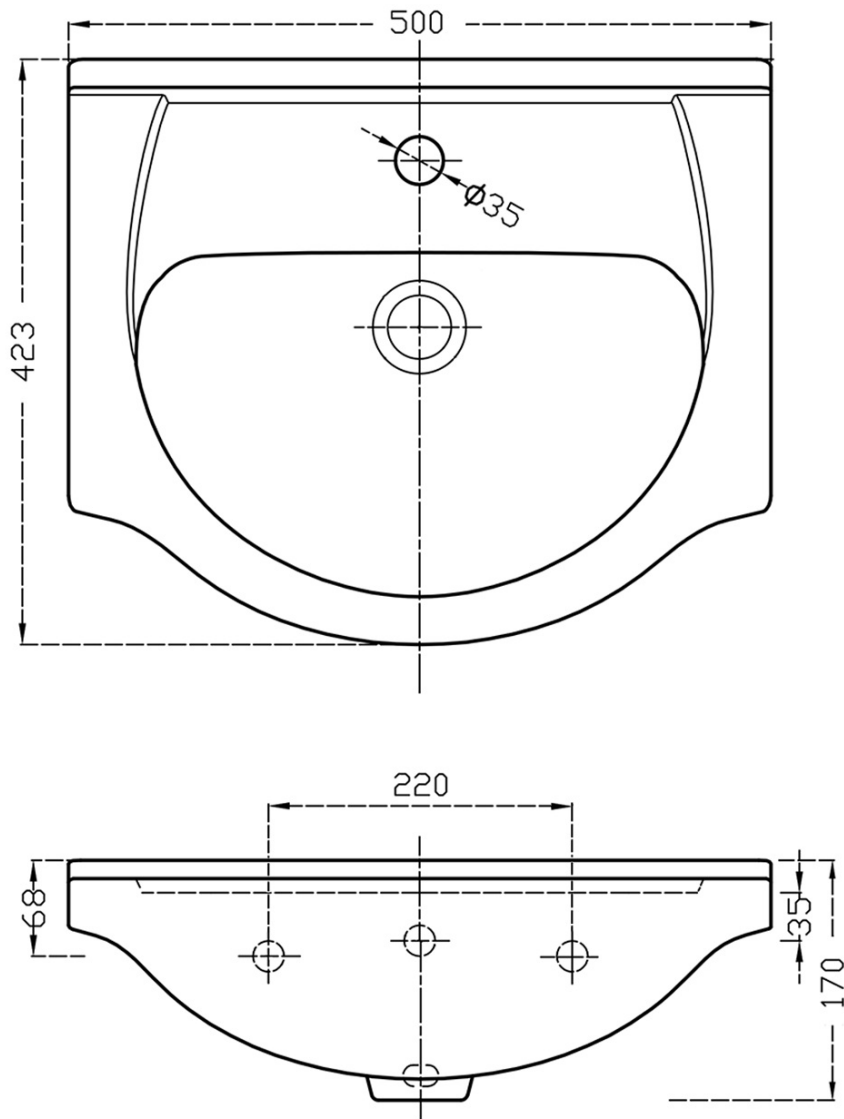

## SIMPLEX ECO 50 washbasin cabinet including washbasin 47x83,5x29cm

Order code: SIME500

### Size

Width: 470 mm  
Height: 834 mm  
Depth: 301 mm

### Properties

Colour: White  
Material: MDF/laminate  
Installation: Freestanding  
Type of cabinet: Door  
Type of washbasin: Washbasin  
Equipment: Installation necessary  
Package contains: Washbasin  
Weight / Piece: 12.0 kg  
Packaging: 1 Piece  
Warranty: 2 years

### Spare parts

SIMPLEX ECO set of spare parts (Order code: NDSIMPE-01)

SIMPLEX ECO 50 washbasin cabinet including washbasin  
47x83,5x29cm

Technical sheet

**SIMPLEX ECO 50 washbasin cabinet including washbasin**  
**47x83,5x29cm**