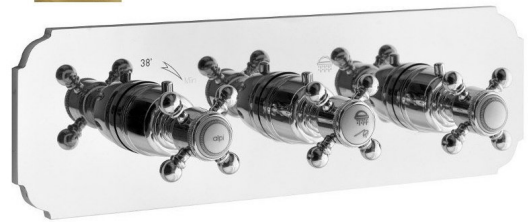

SASSARI Concealed Thermostatic Shower Mixer Tap, 3-way, bronze

Order code: SR393BR

Basic information

Brand: Sapho
Series: SASSARI

Size

Width: 350 mm
Height: 110 mm

Properties

Colour: Bronze
Material: Brass
Shape: Retro
Installation: Concealed
Type of control: Thermostat
Type of diverter: Rotary
Equipment: 3 outlets
Weight / Piece: 7.03 kg
Packaging: 1 Piece
Warranty: 5 years

Spare parts

Cartridge with integrated switch 35mm (Order code: CR010NC)

Replacement Thermostatic Cartridge CR-107C (Order code: CR-107C)

SASSARI Concealed Thermostatic Shower Mixer Tap, 3-way, bronze

Technical sheet