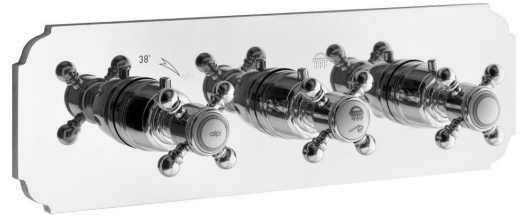

SASSARI Concealed Thermostatic Shower Mixer Tap, 3-way, chrome

Order code: SR393

Basic information

Brand: Sapho
Series: SASSARI

Size

Width: 370 mm
Height: 110 mm

Properties

Colour: Chrome
Material: Brass
Shape: Retro
Installation: Concealed
Type of control: Thermostat
Type of diverter: Rotary
Equipment: 3 outlets
Weight / Piece: 7.03 kg
Packaging: 1 Piece
Warranty: 5 years

Spare parts

Cartridge with integrated switch 35mm (Order code: CR010NC)

Replacement Thermostatic Cartridge CR-107C (Order code: CR-107C)

SASSARI Concealed Thermostatic Shower Mixer Tap, 3-way, chrome

Technical sheet