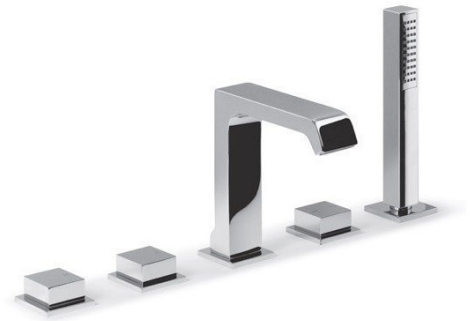

INFINITI Deck Mounted 5 Hole Mixer Tap, chrome

Order code: IFTECH5

Basic information

Brand: Sapho

Size

Width: 450 mm

Height: 218 mm

Depth: 170 mm

Properties

Colour: Chrome

Material: Brass

Shape: Square

Installation: Bath Deck-mounted

Type of control: Knob

Spout Height: 148 mm

Weight / Piece: 5.448 kg

Packaging: 1 Piece

Warranty: 5 years

Spare parts

Closing ceramic top for IFTECH and GOTECH (Order code: VT020)

Technical sheet