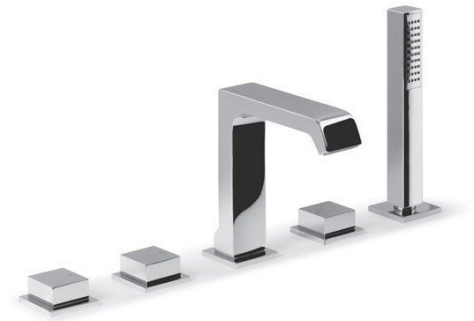

INFINITI Deck Mounted 5 Hole Mixer Tap, chrome

Order code: IFTECH5

Basic information

Brand: Sapho

Size

Width: 450 mm

Height: 218 mm

Depth: 170 mm

Properties

Colour: Chrome

Material: Brass

Shape: Square

Installation: Bath Deck-mounted

Type of control: Knob

Spout Height: 148 mm

Weight / Piece: 5.448 kg

Packaging: 1 Piece

Warranty: 5 years

Spare parts

Closing ceramic top for IFTECH and GOTECH (Order code: VT020)