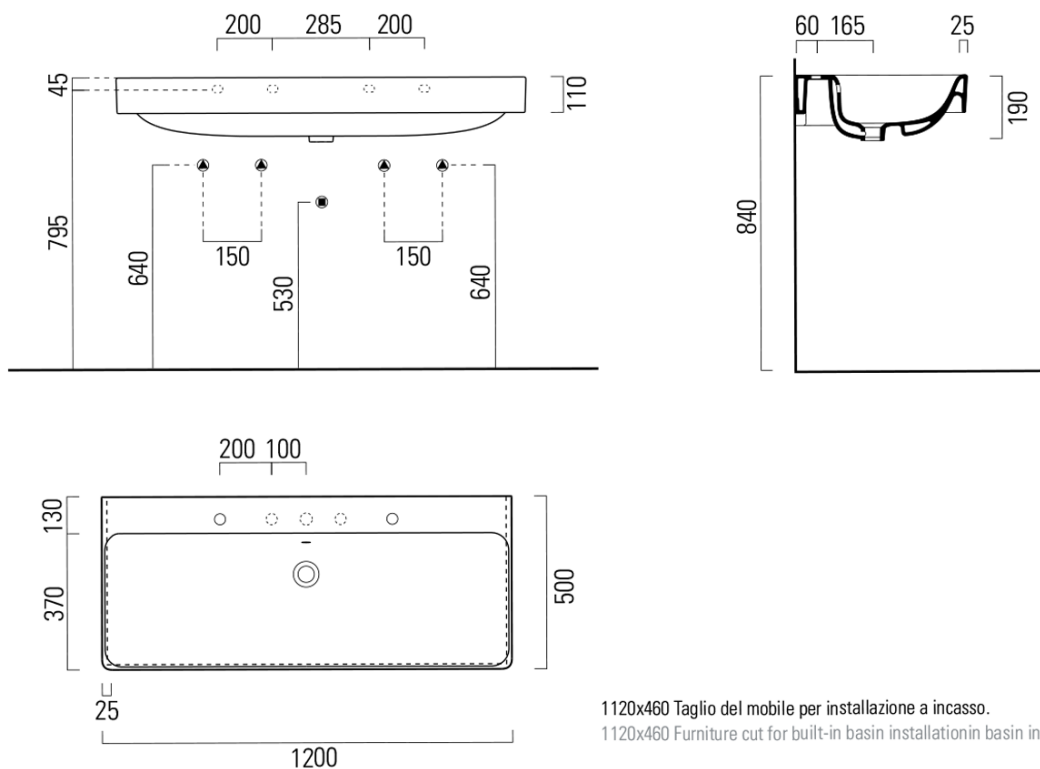

SAND ceramic washbasin 120x50 cm, 2 holes, white ExtraGlaze

GSI[®]

Order code: 9024211

Basic information

Brand: GSI
Series: SAND

Size

Width: 1200 mm
Height: 190 mm
Depth: 500 mm

Properties

Colour: White
Material: Ceramic
Installation: Into furniture, Wall-hung - Screws
Type of washbasin: Double basin
Tap hole: 2 tap holes
Overflow: Yes
Shape: Rectangle
Equipment: ExtraGlaze
Weight / Piece: 40.0 kg
Packaging: 1 Piece
Warranty: 2 years

We recommend buy

1 Piece GSI Click-Clack washbasin waste 5/4", ceramic plug, white (Order code: PCS11)

Technical sheet

1120x460 Taglio del mobile per installazione a incasso.
1120x460 Furniture cut for built-in basin installation in basin installation.