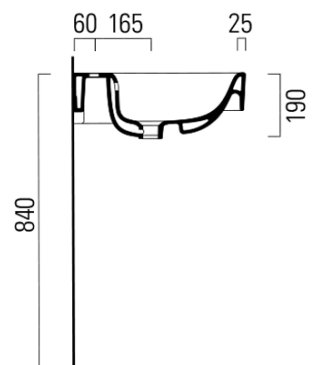

SAND ceramic washbasin 120x50 cm, 2 holes, white ExtraGlaze

Order code: 9024211

Size

Width: 1200 mm
 Height: 190 mm
 Depth: 500 mm

Properties

Colour: White
 Material: Ceramic
 Warranty: 2 years

Technical sheet

1120x460 Taglio del mobile per installazione a incasso.
 1120x460 Furniture cut for built-in basin installation in basin installation.