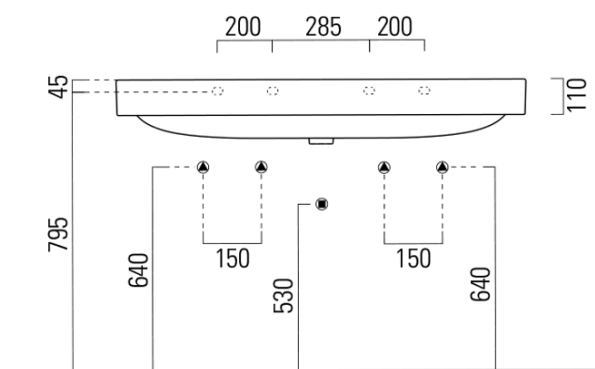

SAND ceramic washbasin 120x50 cm, 2 holes, white ExtraGlaze

Order code: 9024211

Size

Width: 1200 mm
 Height: 190 mm
 Depth: 500 mm

Properties

Colour: White
 Material: Ceramic
 Warranty: 2 years

Technical sheet

1120x460 Taglio del mobile per installazione a incasso.
 1120x460 Furniture cut for built-in basin installation in basin installation.