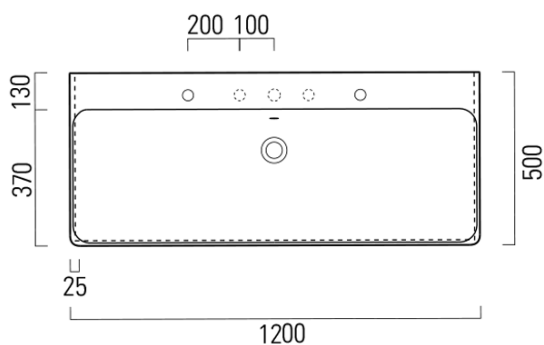

SAND ceramic washbasin 120x50 cm, 2 holes, white ExtraGlaze

Order code: 9024211

Size

Width: 1200 mm
 Height: 190 mm
 Depth: 500 mm

Properties

Colour: White
 Material: Ceramic
 Warranty: 2 years

Technical sheet

1120x460 Taglio del mobile per installazione a incasso.
 1120x460 Furniture cut for built-in basin installation in basin installation.