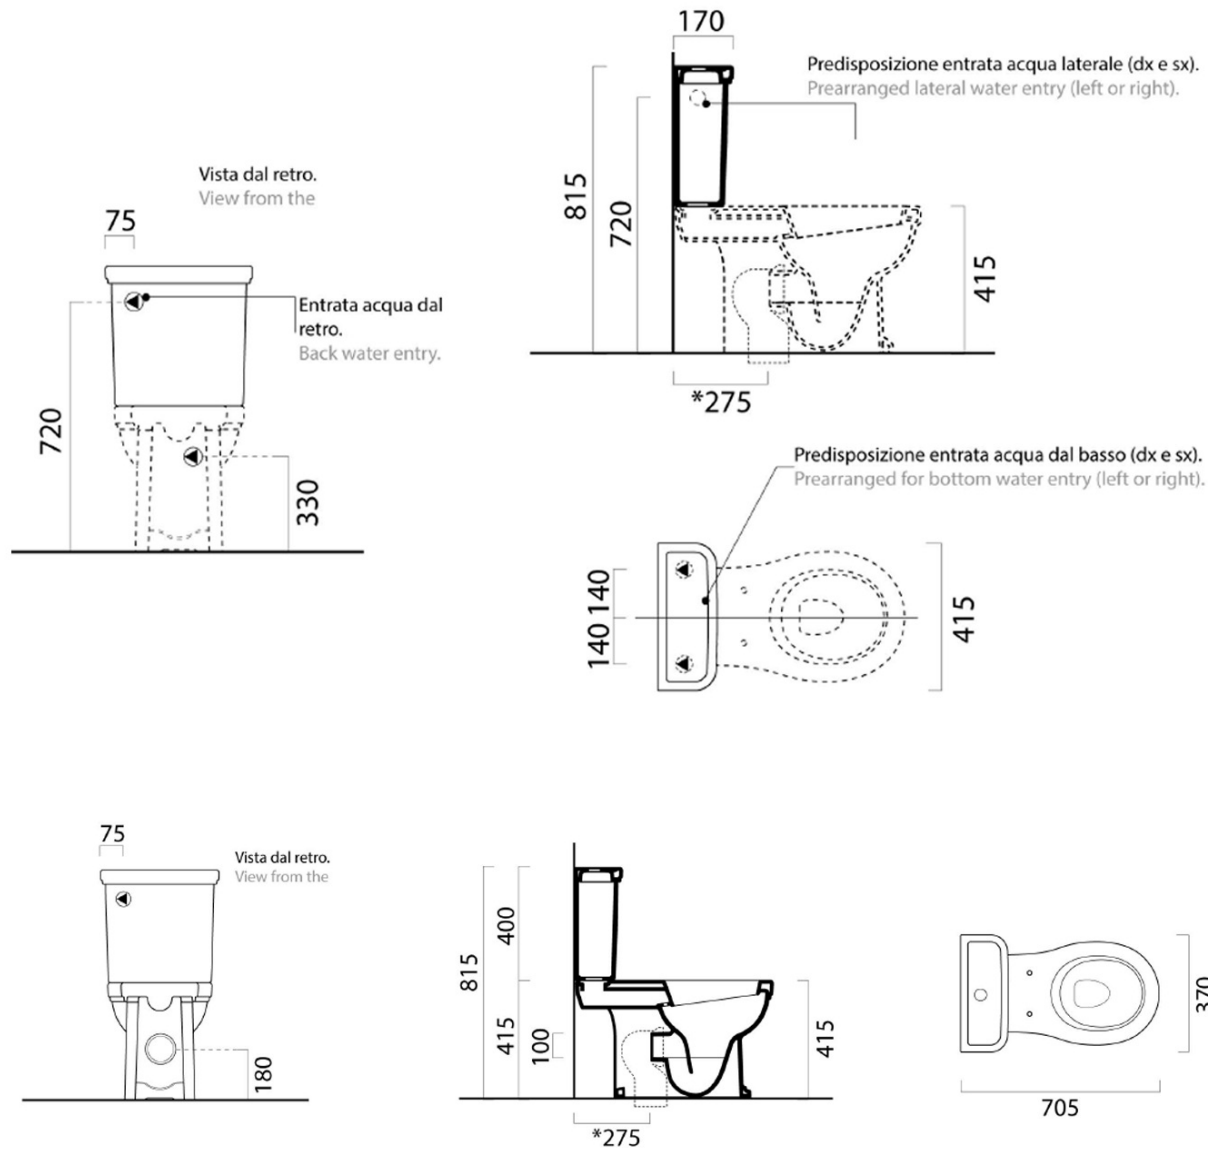

### Size

Width: 415 mm  
Height: 815 mm  
Depth: 705 mm

### Properties

Colour: White  
Material: Ceramic  
Flushing Technology: Standard  
Flushing water volume: Flushing 3 l, Flushing 6 l  
Shape: Retro  
Equipment: ExtraGlaze, S-Trap, P-Trap  
Package does not contain: Toilet Seat  
Weight / Piece: 46.833 kg  
Packaging: 3 Piece  
Warranty: 2 years

### We recommend buy

1 Piece CLASSIC Soft Close toilet seat, white/chrome (Order code: MSC87CN11)

Technical sheet

Raccordi di scarico - Flushing connections	Codici - Codes	Interasse - Distance
	MCURVA	* 275
	MCURVAS	* Da 250 a 320 mm * From 250 to 320 mm
	MCURVA90	* Da 80 a 230 mm * From 80 to 230 mm