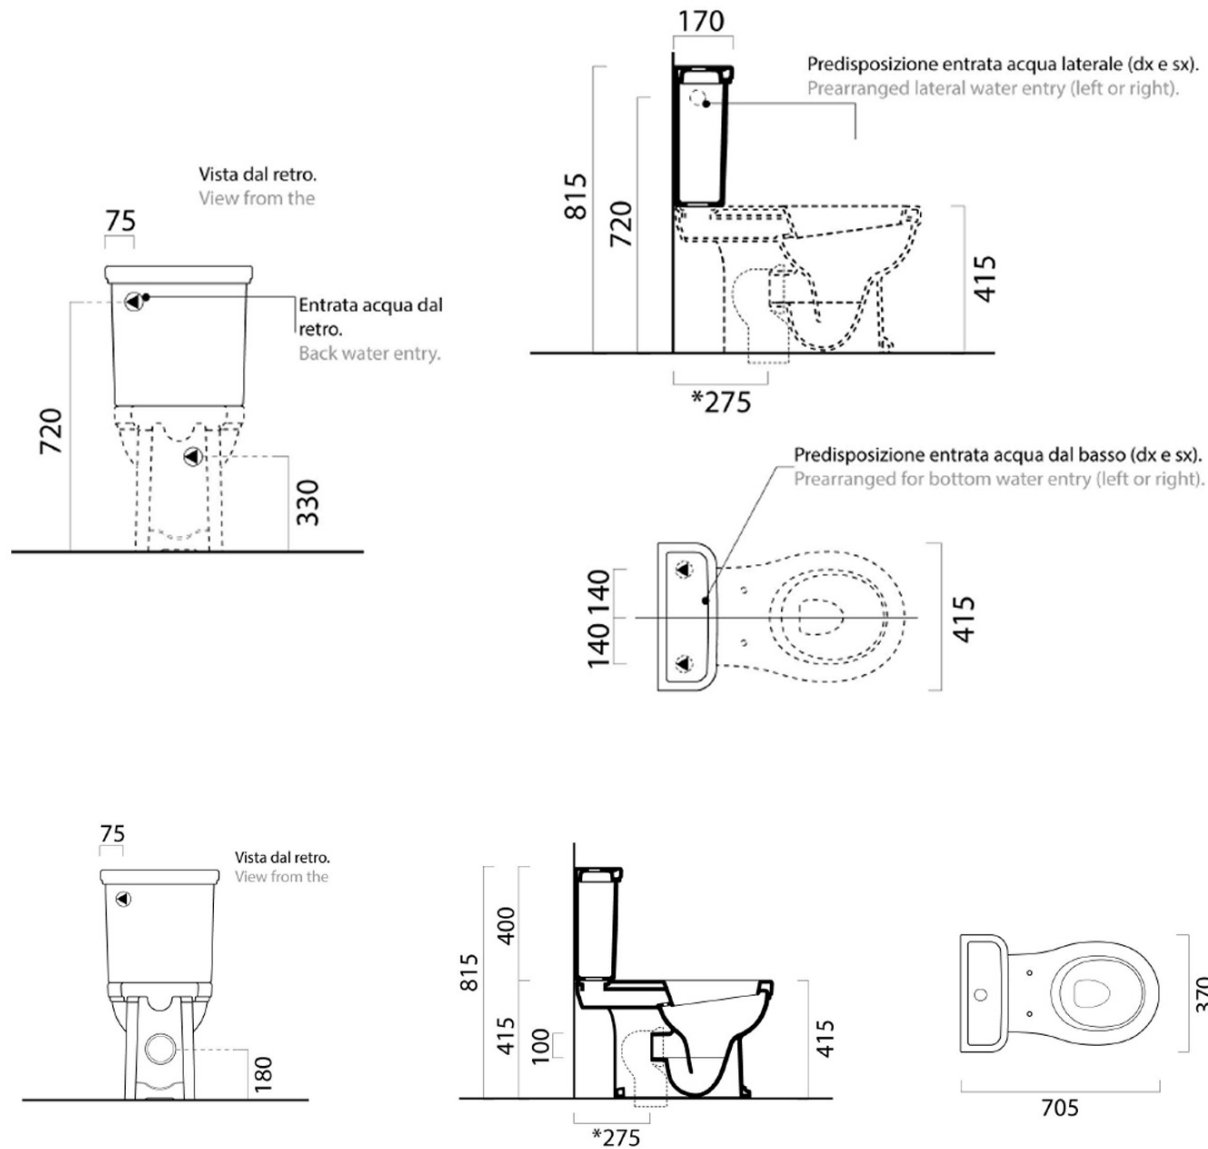

CLASSIC Close Coupled Toilet, white

GSI[®]

Order code: WCSET06-CLASSIC

Basic information

Brand: GSI
Series: CLASSIC

Size

Width: 415 mm
Height: 815 mm
Depth: 705 mm

Properties

Colour: White
Material: Ceramic
Flushing Technology: Standard
Flushing water volume: Flushing 3 l, Flushing 6 l
Shape: Retro
Equipment: ExtraGlaze, S-Trap, P-Trap
Package does not contain: Toilet Seat
Weight / Piece: 46.833 kg
Packaging: 3 Piece
Warranty: 2 years

We recommend buy

1 Piece CLASSIC Soft Close toilet seat, white/chrome (Order code: MSC87CN11)

Technical sheet

Raccordi di scarico - Flushing connections	Codici - Codes	Interasse - Distance
	MCURVA	* 275
	MCURVAS	* Da 250 a 320 mm * From 250 to 320 mm
	MCURVA90	* Da 80 a 230 mm * From 80 to 230 mm