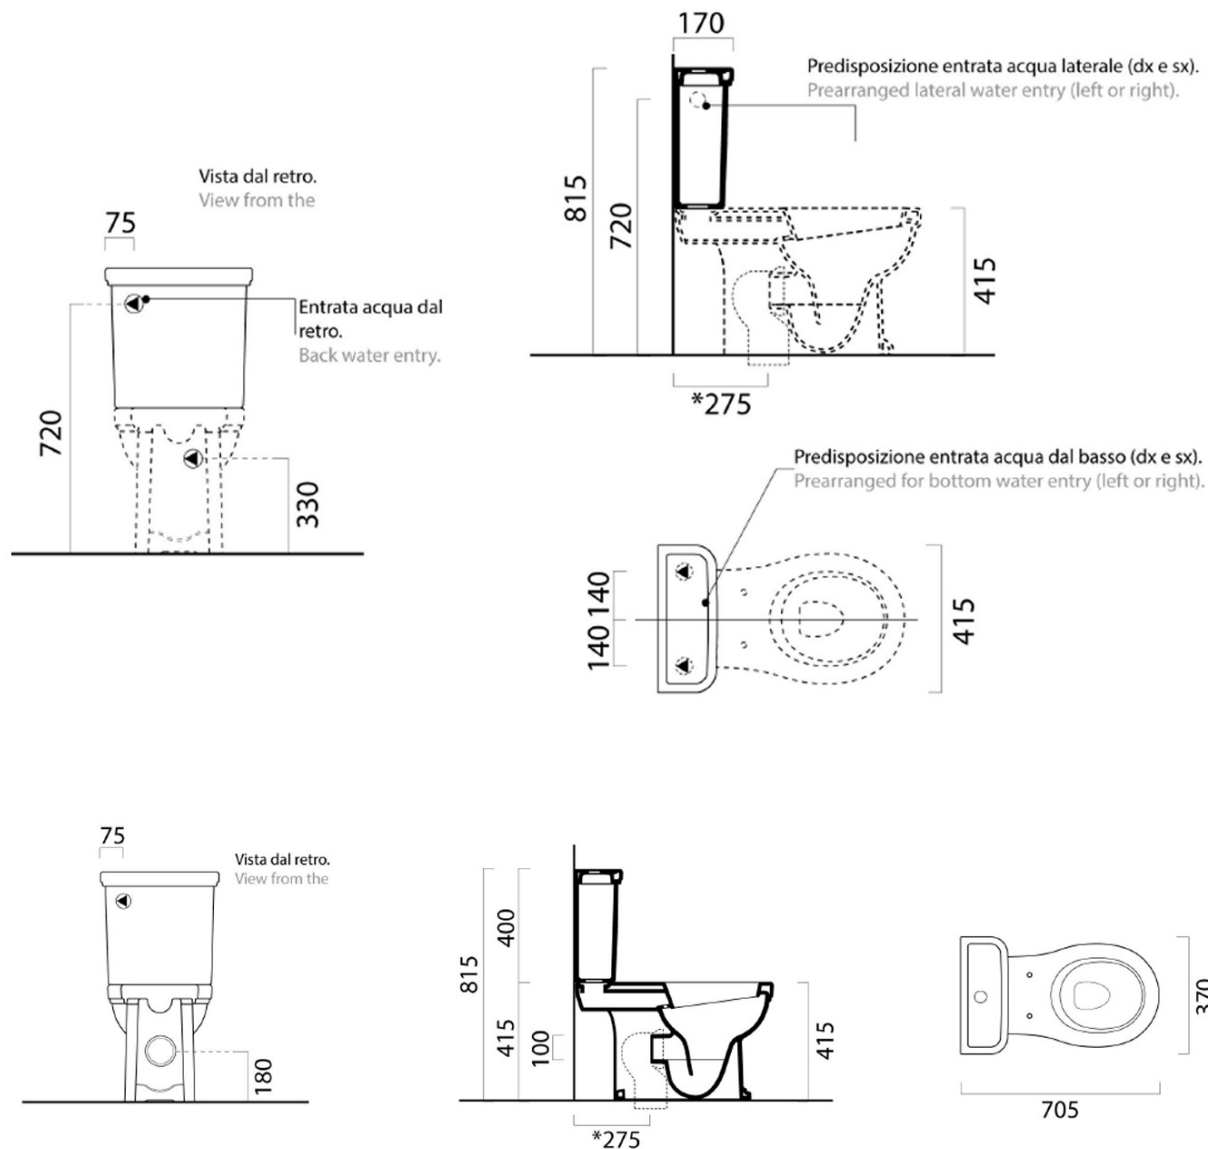

### Size

**Width:** 415 mm  
**Height:** 815 mm  
**Depth:** 705 mm

### Properties

**Colour:** White  
**Material:** Ceramic  
**Flushing Technology:** Standard  
**Flushing water volume:** Flushing 3 l, Flushing 6 l  
**Shape:** Retro  
**Equipment:** ExtraGlaze, S-Trap, P-Trap  
**Package does not contain:** Toilet Seat  
**Weight / Piece:** 46.833 kg  
**Packaging:** 3 Piece  
**Warranty:** 2 years

### We recommend buy

1 Piece CLASSIC Soft Close toilet seat, white/chrome (Order code: MSC87CN11)

Technical sheet

Raccordi di scarico - Flushing connections	Codici - Codes	Interasse - Distance
	MCURVA	* 275
	MCURVAS	* Da 250 a 320 mm * From 250 to 320 mm
	MCURVA90	* Da 80 a 230 mm * From 80 to 230 mm