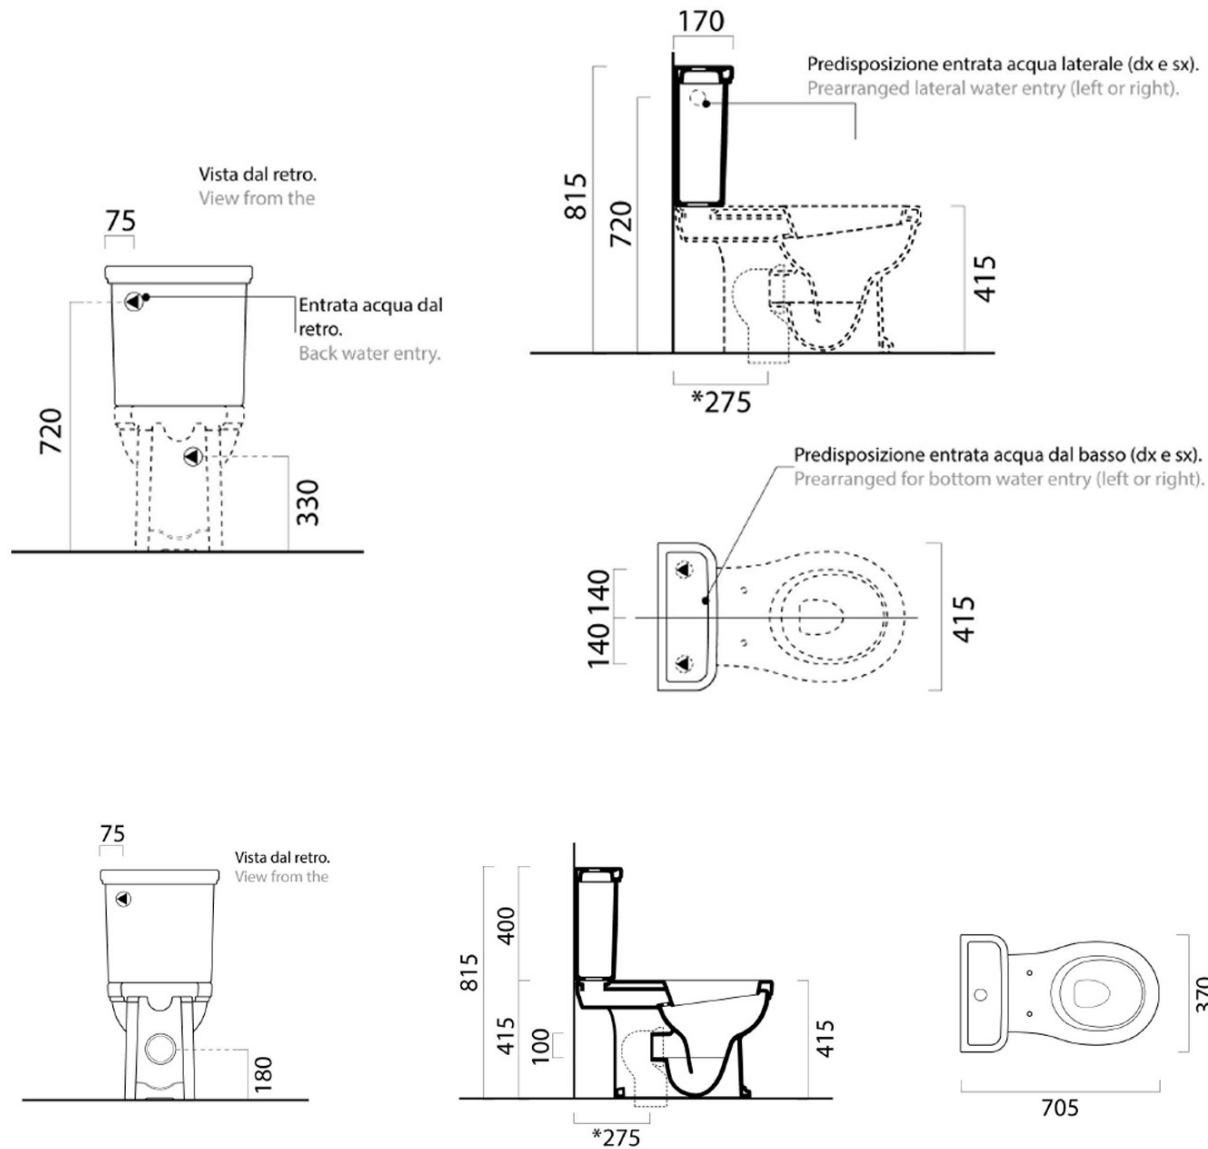

CLASSIC Close Coupled Toilet, white

GSI[®]

Order code: WCSET06-CLASSIC

Basic information

Brand: GSI
Series: CLASSIC

Size

Width: 415 mm
Height: 815 mm
Depth: 705 mm

Properties

Colour: White
Material: Ceramic
Flushing Technology: Standard
Flushing water volume: Flushing 3 l, Flushing 6 l
Shape: Retro
Equipment: ExtraGlaze, S-Trap, P-Trap
Package does not contain: Toilet Seat
Weight / Piece: 46.833 kg
Packaging: 3 Piece
Warranty: 2 years

We recommend buy

1 Piece CLASSIC toilet seat, Soft Close, Quick Release, white/chrome (Order code: MSC87CN11)

Technical sheet

Raccordi di scarico - Flushing connections	Codici - Codes	Interasse - Distance
	MCURVA	* 275
	MCURVAS	* Da 250 a 320 mm * From 250 to 320 mm
	MCURVA90	* Da 80 a 230 mm * From 80 to 230 mm