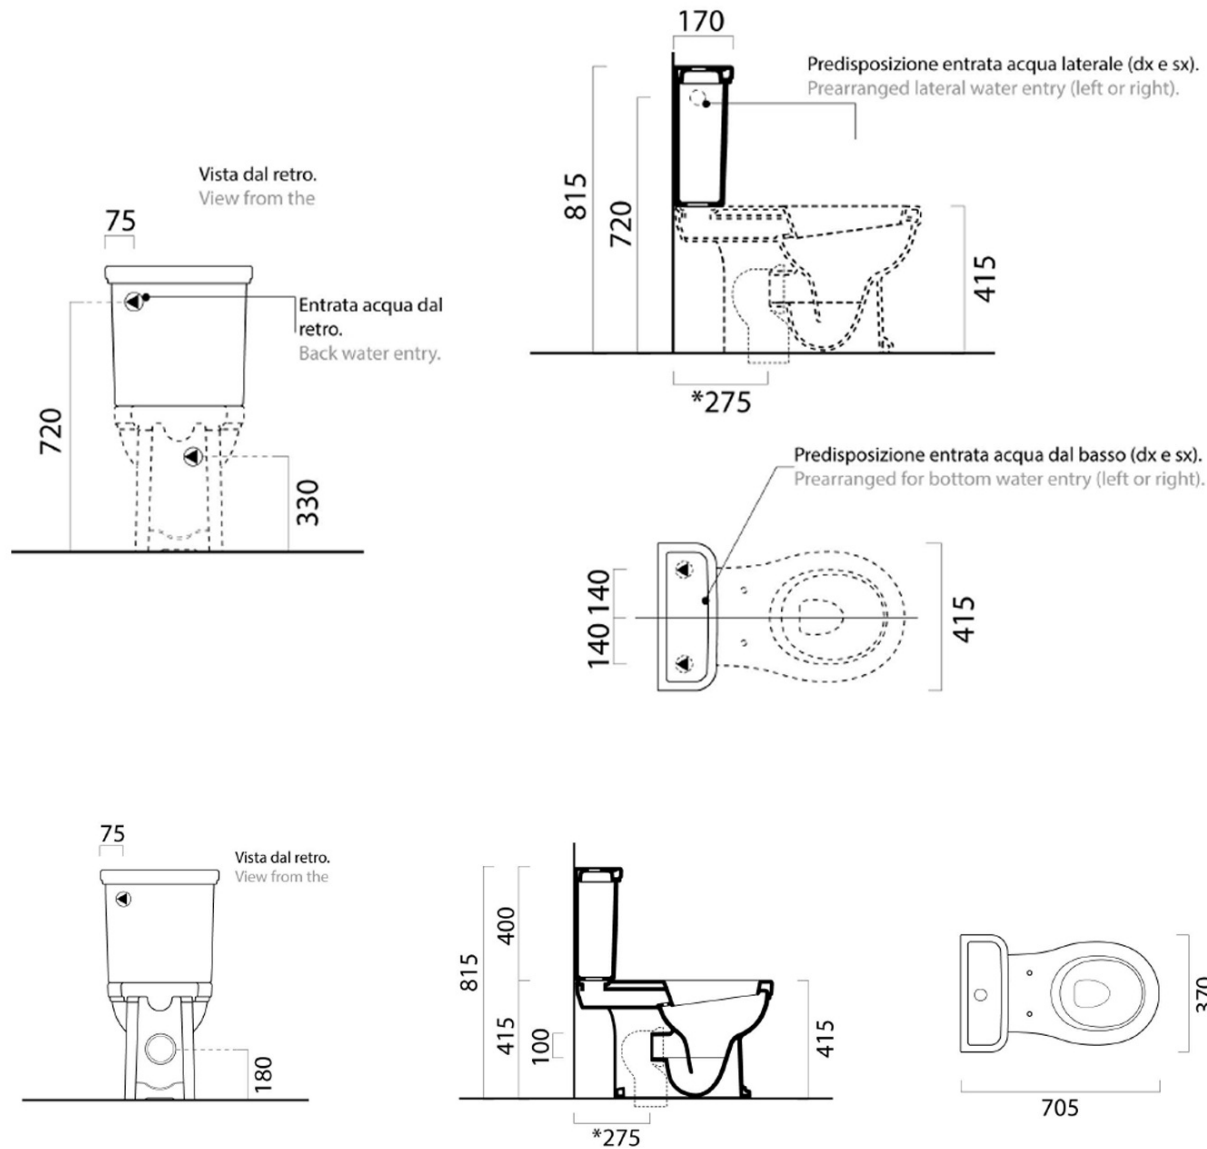

### Size

**Width:** 415 mm  
**Height:** 815 mm  
**Depth:** 705 mm

### Properties

**Colour:** White  
**Material:** Ceramic  
**Flushing Technology:** Standard  
**Flushing water volume:** Flushing 3 l, Flushing 6 l  
**Shape:** Retro  
**Equipment:** ExtraGlaze, S-Trap, P-Trap  
**Package does not contain:** Toilet Seat  
**Weight / Piece:** 46.833 kg  
**Packaging:** 3 Piece  
**Warranty:** 2 years

### We recommend buy

1 Piece CLASSIC toilet seat, Soft Close, Quick Release, white/chrome (Order code: MSC87CN11)

Technical sheet

Raccordi di scarico - Flushing connections	Codici - Codes	Interasse - Distance
	MCURVA	* 275
	MCURVAS	* Da 250 a 320 mm * From 250 to 320 mm
	MCURVA90	* Da 80 a 230 mm * From 80 to 230 mm