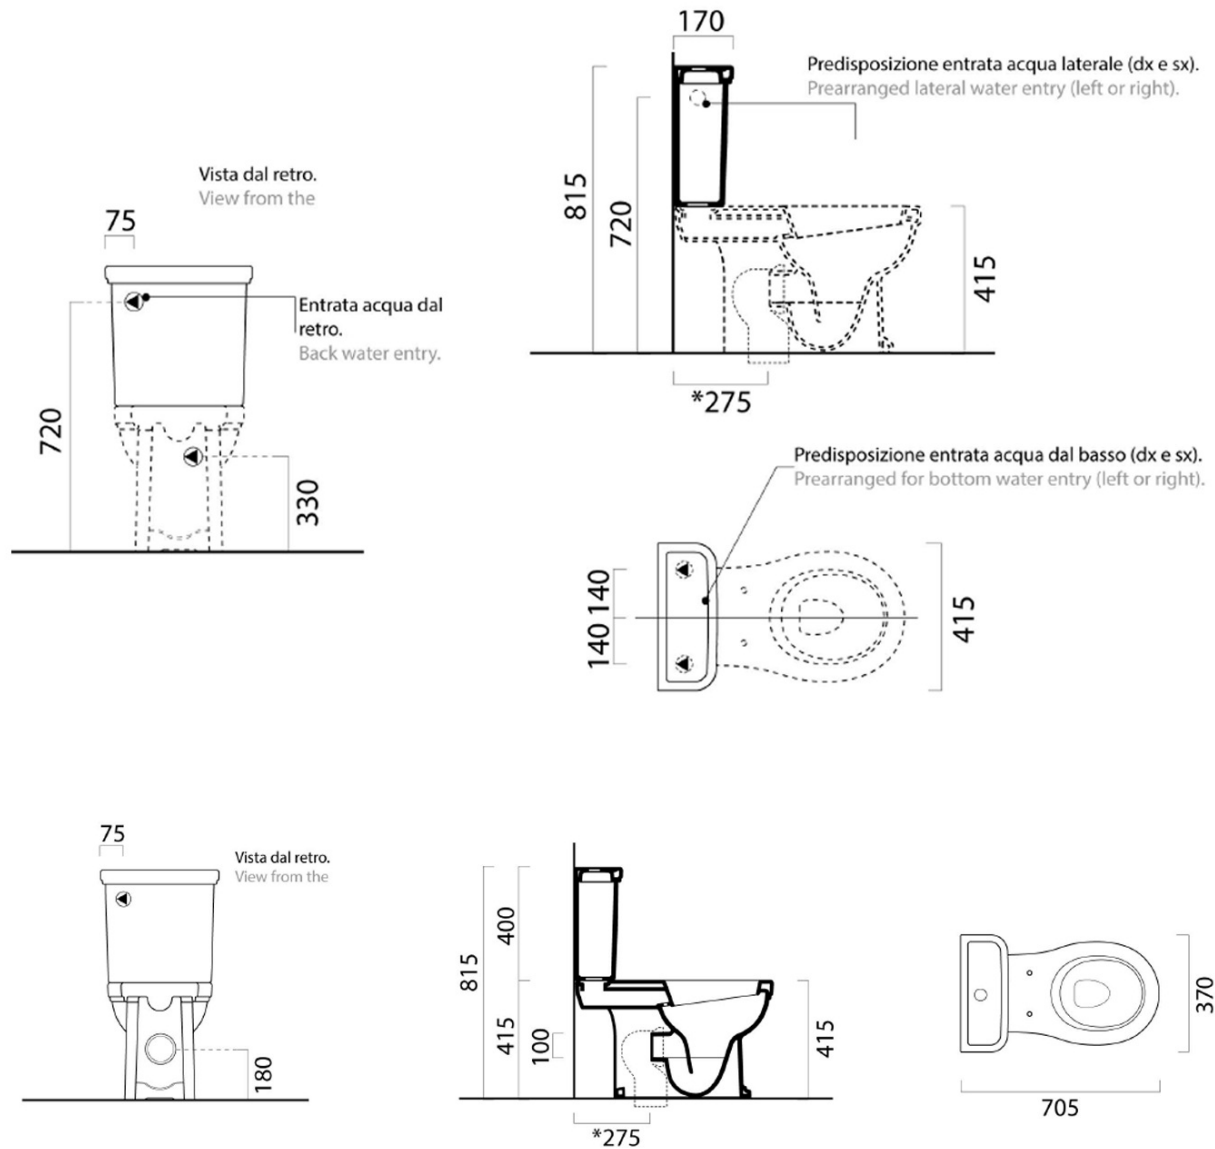

### Size

Width: 415 mm  
Height: 815 mm  
Depth: 705 mm

### Properties

Colour: White  
Material: Ceramic  
Flushing Technology: Standard  
Flushing water volume: Flushing 3 l, Flushing 6 l  
Shape: Retro  
Equipment: ExtraGlaze, S-Trap, P-Trap  
Package does not contain: Toilet Seat  
Weight / Piece: 46.833 kg  
Packaging: 3 Piece  
Warranty: 2 years

### We recommend buy

1 Piece CLASSIC Soft Close toilet seat, white/chrome (Order code: MSC87CN11)

Technical sheet

Raccordi di scarico - Flushing connections	Codici - Codes	Interasse - Distance
	MCURVA	* 275
	MCURVAS	* Da 250 a 320 mm * From 250 to 320 mm
	MCURVA90	* Da 80 a 230 mm * From 80 to 230 mm