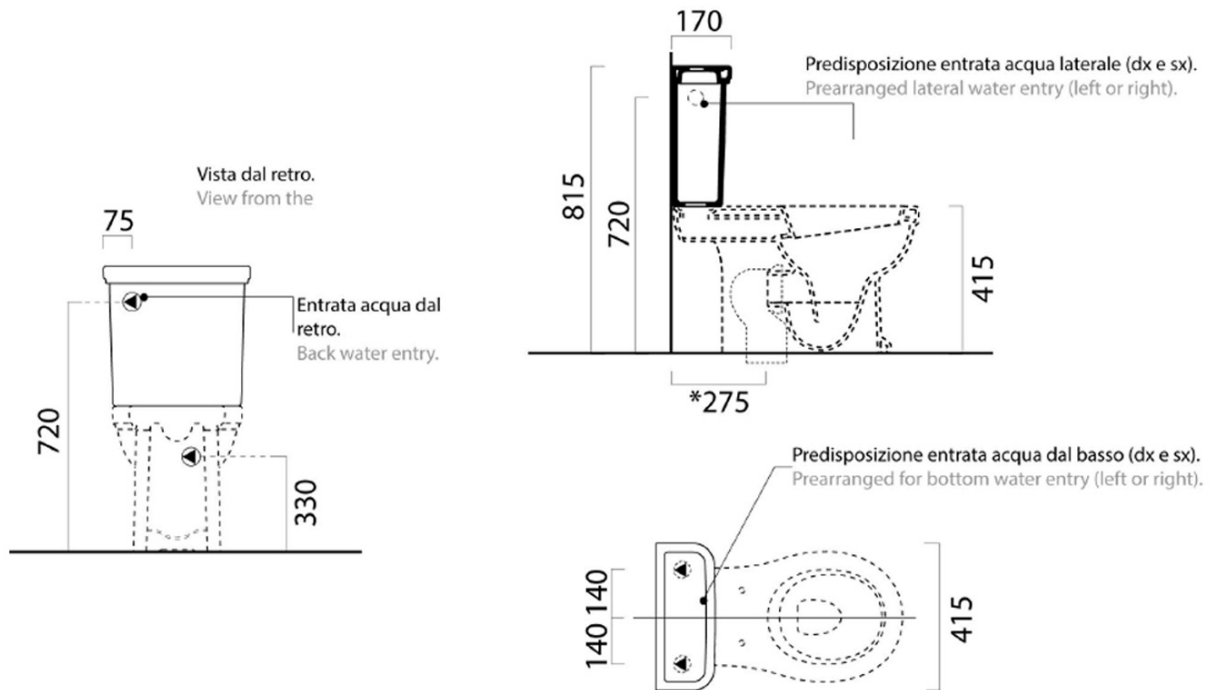

CLASSIC Close Coupled Toilet, white

GSI[®]

Order code: WCSET06-CLASSIC

Basic information

Brand: GSI
Series: CLASSIC

Size

Width: 415 mm
Height: 815 mm
Depth: 705 mm

Properties

Colour: White
Material: Ceramic
Flushing Technology: Standard
Flushing water volume: Flushing 3 l, Flushing 6 l
Shape: Retro
Equipment: ExtraGlaze, S-Trap, P-Trap
Package does not contain: Toilet Seat
Weight / Piece: 46.833 kg
Packaging: 3 Piece
Warranty: 2 years

We recommend buy

1 Piece CLASSIC Soft Close toilet seat, white/chrome (Order code: MSC87CN11)

Technical sheet

Raccordi di scarico - Flushing connections	Codici - Codes	Interasse - Distance
	MCURVA	* 275
	MCURVAS	* Da 250 a 320 mm * From 250 to 320 mm
	MCURVA90	* Da 80 a 230 mm * From 80 to 230 mm