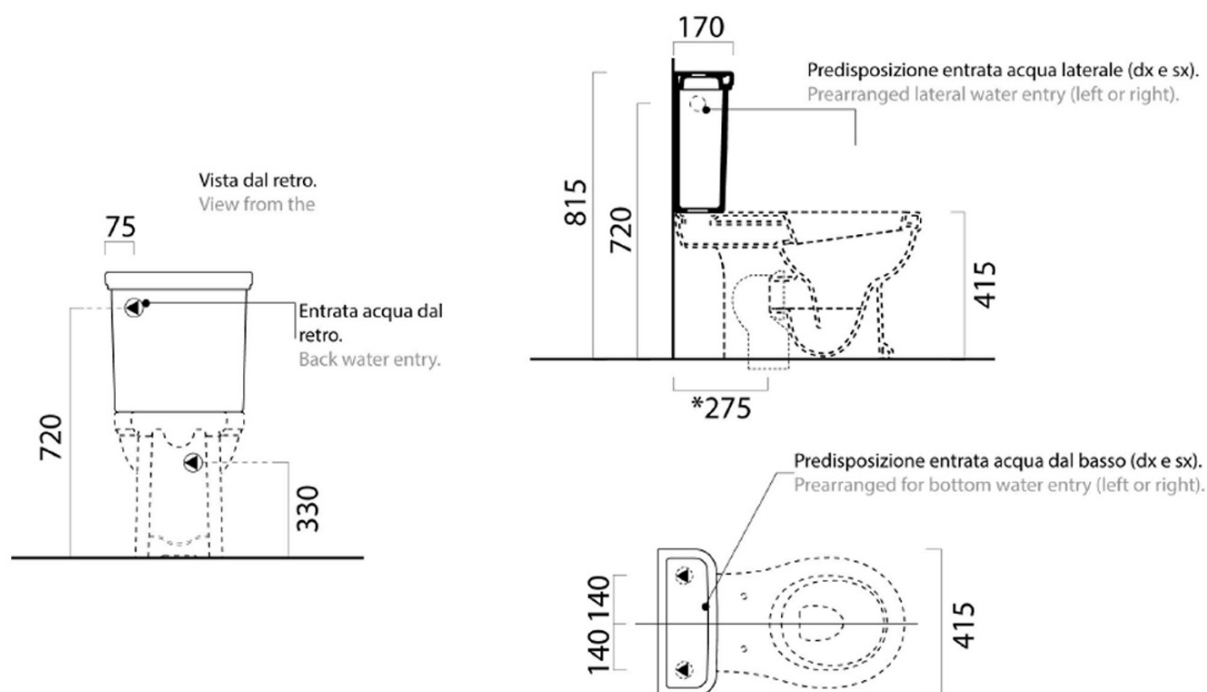

CLASSIC Close Coupled Toilet, white

GSI[®]

Order code: WCSET06-CLASSIC

Size

Width: 415 mm
Height: 815 mm
Depth: 705 mm

Properties

Colour: White
Material: Ceramic
Warranty: 2 years

Technical sheet

CLASSIC Close Coupled Toilet, white

GSI[®]

Raccordi di scarico - Flushing connections	Codici - Codes	Interasse - Distance
	MCURVA	* 275
	MCURVAS	* Da 250 a 320 mm * From 250 to 320 mm
	MCURVA90	* Da 80 a 230 mm * From 80 to 230 mm