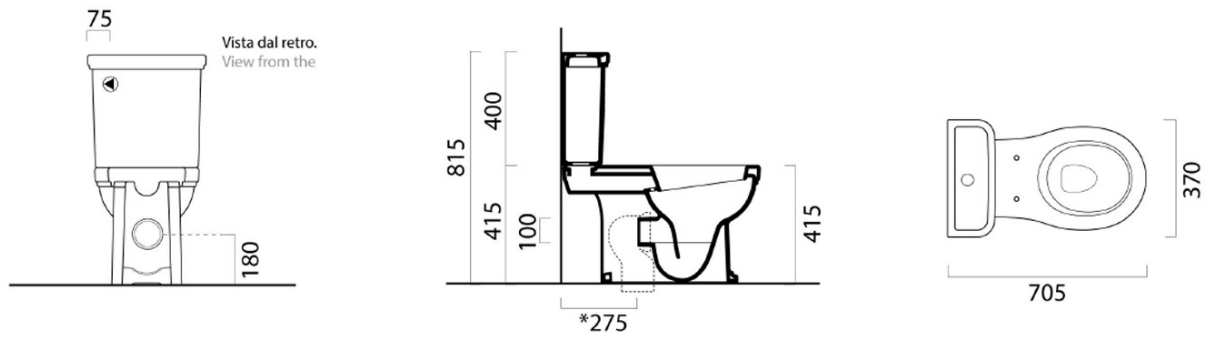

CLASSIC Close Coupled Toilet, white

GSI[®]

Order code: WCSET06-CLASSIC

Size

Width: 415 mm
Height: 815 mm
Depth: 705 mm

Properties

Colour: White
Material: Ceramic
Warranty: 2 years

Technical sheet

CLASSIC Close Coupled Toilet, white

GSI[®]

Raccordi di scarico - Flushing connections	Codici - Codes	Interasse - Distance
	MCURVA	* 275
	MCURVAS	* Da 250 a 320 mm * From 250 to 320 mm
	MCURVA90	* Da 80 a 230 mm * From 80 to 230 mm