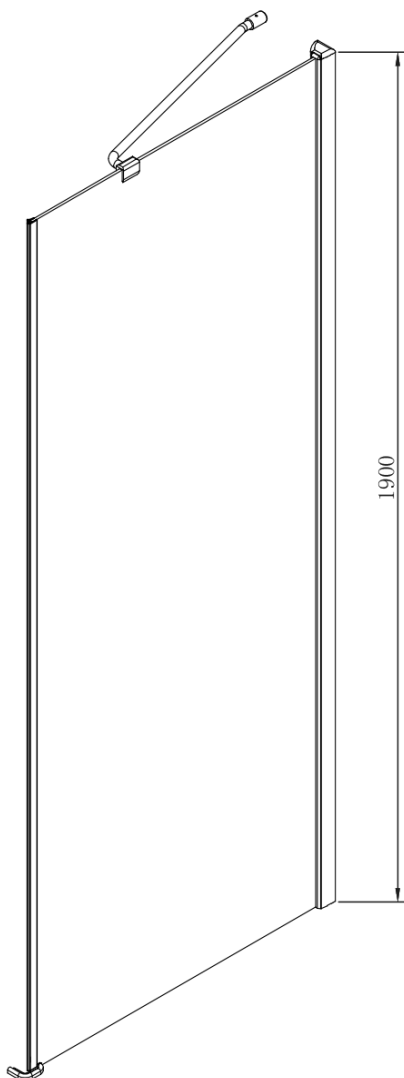

One Rectangular screen 1200x750mm L/R variant

Order code: GO4812GO3575

Basic information

Brand: Gelco

Series: ONE

Size

Width: 1200 mm

Height: 1900 mm

Depth: 750 mm

Properties

Profile colour: Chrome - polished aluminum

Shape: Rectangular shower enclosures

Type of opening: Single pivot door

Opening direction: Versatile

Opening width: 600 mm

Glass colour: TRANSPARENT glass

Glass finish: Coated glass

Glass thickness: 6 mm

Properties: Frameless design

Weight / Piece: 73.5 kg

Packaging: 2 Piece

Warranty: 2 years

Spare parts

Handle standard for LEGRO, SIGMA, AG and ONE screens, pair, chrome (Order code: NDGLMADLO)

Technical sheet

One Rectangular screen 1200x750mm L/R variant