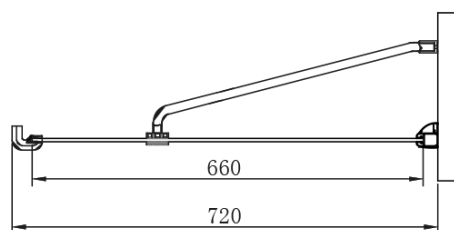

Depth: 750 mm

Properties

Profile colour: Chrome - polished aluminum

Shape: Rectangular shower enclosures

Type of opening: Single pivot door

Opening direction: Versatile

Opening width: 600 mm

Glass colour: TRANSPARENT glass

Glass finish: Coated glass

Glass thickness: 6 mm

Properties: Frameless design

Weight / Piece: 73.5 kg

Packaging: 2 Piece

Warranty: 2 years

Spare parts

Handle standard for LEGRO, SIGMA, AG and ONE screens, pair, chrome (Order code: NDGLMADLO)

Technical sheet

One Rectangular screen 1200x750mm L/R variant