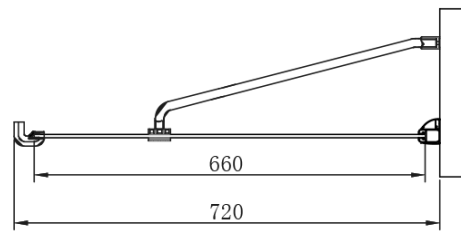

One Rectangular screen 1200x750mm L/R variant

Order code: GO4812GO3575

Basic information

Brand: Gelco
Series: ONE

Size

Width: 1200 mm
Height: 1900 mm
Depth: 750 mm

Properties

Profile colour: Chrome - polished aluminum
Shape: Rectangular shower enclosures
Type of opening: Single pivot door
Opening direction: Versatile
Opening width: 600 mm
Glass colour: TRANSPARENT glass
Glass finish: Coated glass
Glass thickness: 6 mm
Properties: Frameless design
Weight / Piece: 73.5 kg
Packaging: 2 Piece
Warranty: 2 years

Spare parts

Handle standard for LEGRO, SIGMA, AG and ONE screens, pair, chrome (Order code: NDGLMADLO)

Technical sheet

One Rectangular screen 1200x750mm L/R variant