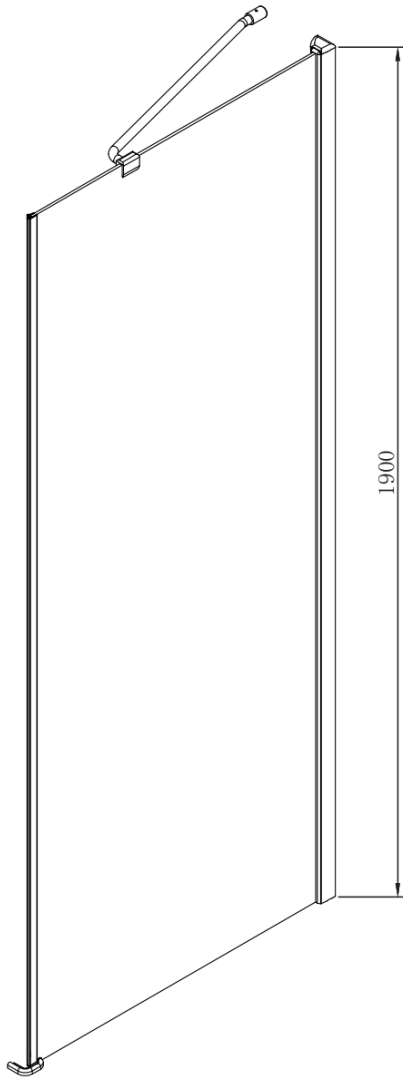

One Rectangular screen 1200x750mm L/R variant

Order code: GO4812GO3575

Basic information

Brand: Gelco
Series: ONE

Size

Width: 1200 mm
Height: 1900 mm
Depth: 750 mm

Properties

Profile colour: Chrome - polished aluminum
Shape: Rectangular shower enclosures
Type of opening: Single pivot door
Opening direction: Versatile
Opening width: 600 mm
Glass colour: TRANSPARENT glass
Glass finish: Coated glass
Glass thickness: 6 mm
Properties: Frameless design
Weight / Piece: 73.5 kg
Packaging: 2 Piece
Warranty: 2 years

Spare parts

Handle standard for LEGRO, SIGMA, AG and ONE screens, pair, chrome (Order code: NDGLMADLO)

Technical sheet

One Rectangular screen 1200x750mm L/R variant