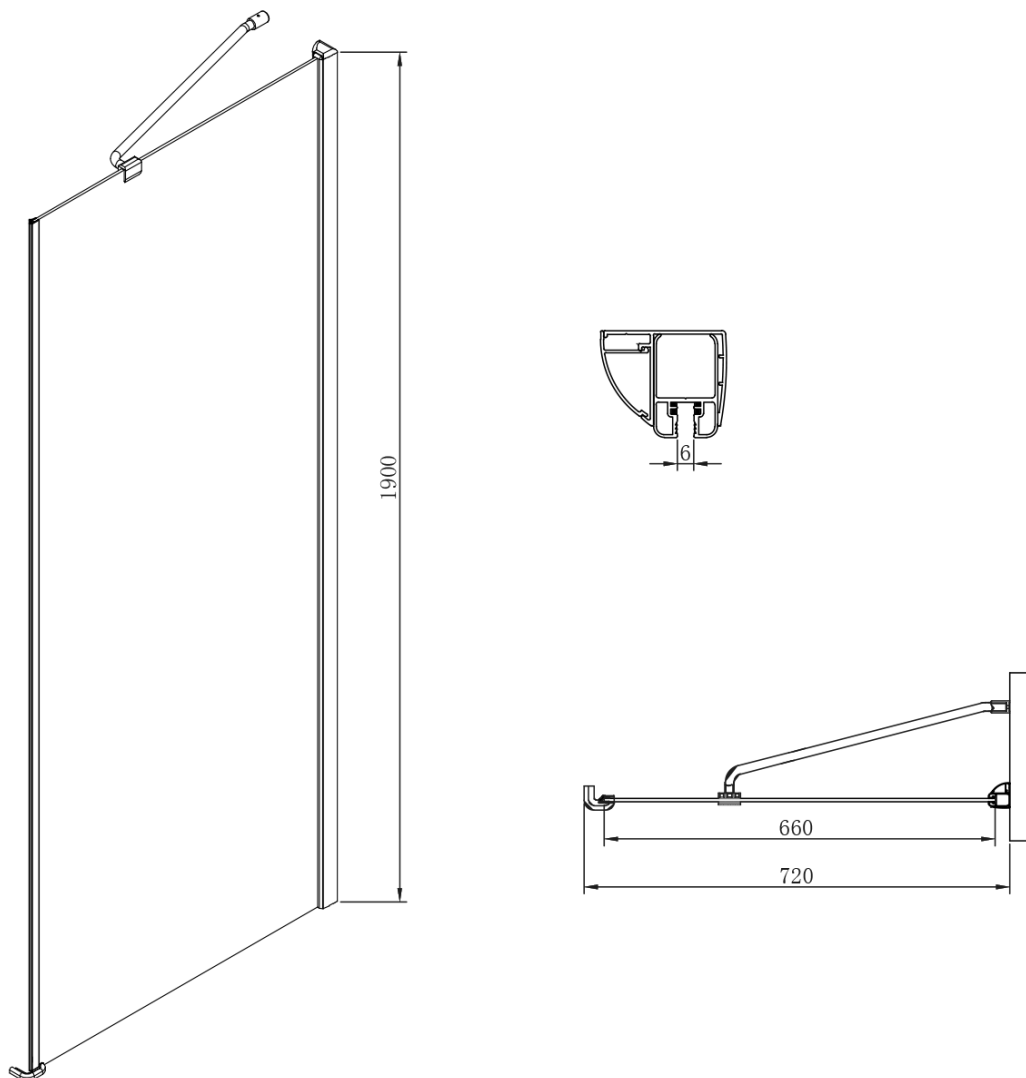

One Rectangular screen 1100x750mm L/R variant

Order code: GO4811GO3575

Basic information

Brand: Gelco

Series: ONE

Size

Width: 1100 mm

Height: 1900 mm

Depth: 750 mm

Properties

Profile colour: Chrome - polished aluminum

Shape: Rectangular shower enclosures

Type of opening: Single pivot door

Opening direction: Versatile

Opening width: 600 mm

Glass colour: TRANSPARENT glass

Glass finish: Coated glass

Glass thickness: 6 mm

Properties: Frameless design

Weight / Piece: 70.5 kg

Packaging: 2 Piece

Warranty: 2 years

Spare parts

Handle standard for LEGRO, SIGMA, AG and ONE screens, pair, chrome (Order code: NDGLMADLO)

Technical sheet

One Rectangular screen 1100x750mm L/R variant