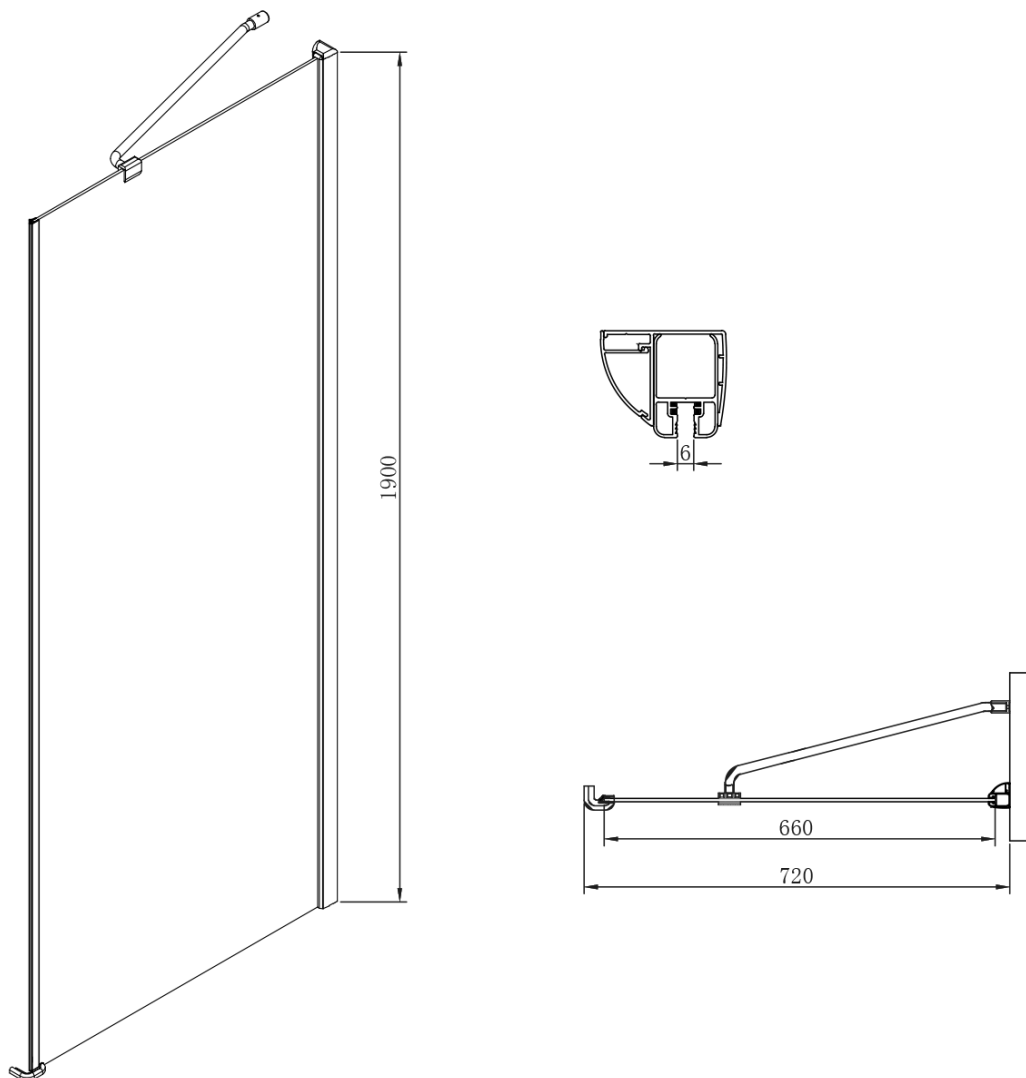

### Size

**Width:** 1000 mm

**Height:** 1900 mm

**Depth:** 750 mm

### Properties

**Profile colour:** Chrome - polished aluminum

**Shape:** Rectangular shower enclosures

**Type of opening:** Single pivot door

**Opening direction:** Versatile

**Opening width:** 600 mm

**Glass colour:** TRANSPARENT glass

**Glass finish:** Coated glass

**Glass thickness:** 6 mm

**Properties:** Frameless design

**Weight / Piece:** 68.0 kg

**Packaging:** 2 Piece

**Warranty:** 2 years

# One Rectangular screen 1000x750mm L/R variant