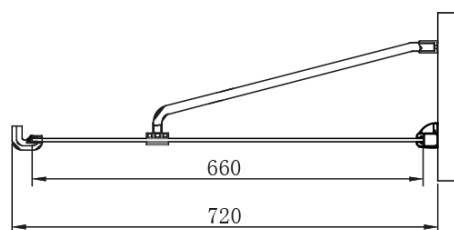

### Size

**Width:** 1000 mm

**Height:** 1900 mm

**Depth:** 750 mm

### Properties

**Profile colour:** Chrome - polished aluminum

**Shape:** Rectangular shower enclosures

**Type of opening:** Single pivot door

**Opening direction:** Versatile

**Opening width:** 600 mm

**Glass colour:** TRANSPARENT glass

**Glass finish:** Coated glass

**Glass thickness:** 6 mm

**Properties:** Frameless design

**Weight / Piece:** 68.0 kg

**Packaging:** 2 Piece

**Warranty:** 2 years

### Spare parts

Handle standard for LEGRO, SIGMA, AG and ONE screens, pair, chrome (Order code: NDGLMADLO)

Technical sheet