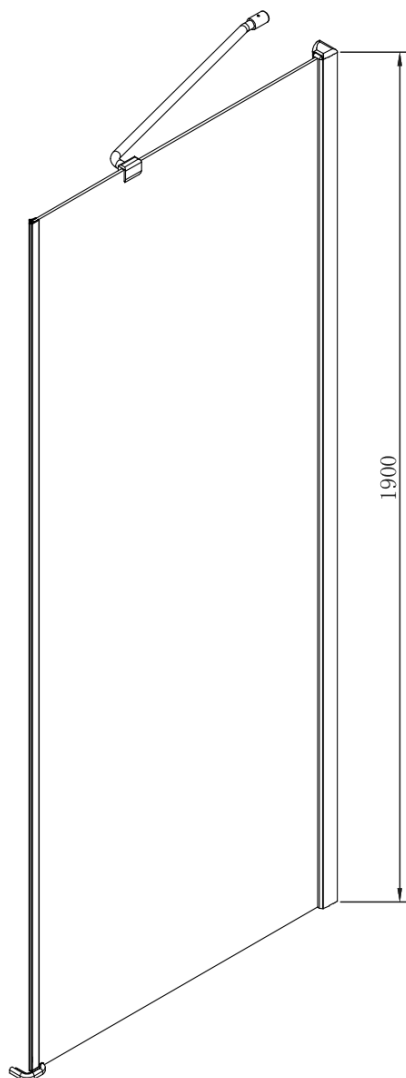

### Size

**Width:** 1000 mm

**Height:** 1900 mm

**Depth:** 750 mm

### Properties

**Profile colour:** Chrome - polished aluminum

**Shape:** Rectangular shower enclosures

**Type of opening:** Single pivot door

**Opening direction:** Versatile

**Opening width:** 600 mm

**Glass colour:** TRANSPARENT glass

**Glass finish:** Coated glass

**Glass thickness:** 6 mm

**Properties:** Frameless design

**Weight / Piece:** 68.0 kg

**Packaging:** 2 Piece

**Warranty:** 2 years

# One Rectangular screen 1000x750mm L/R variant