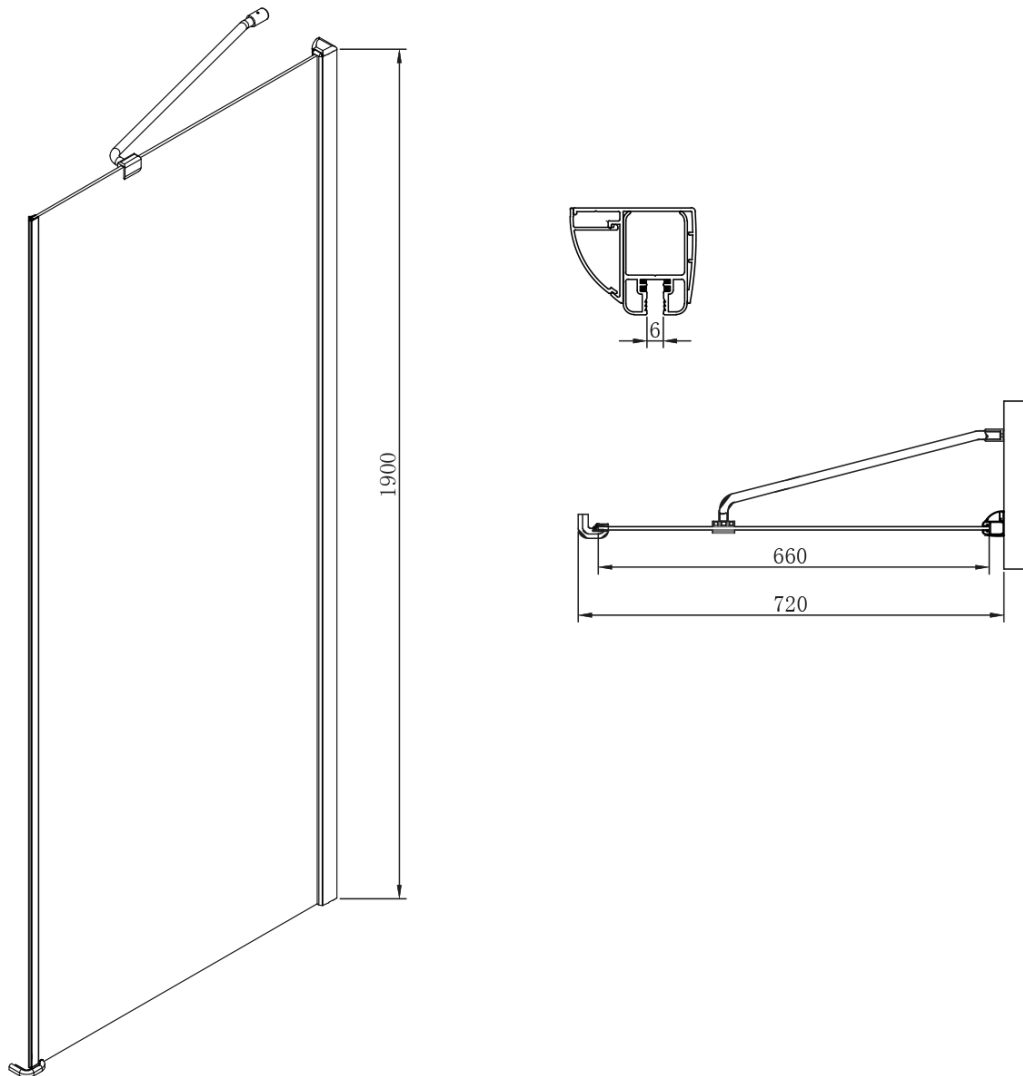

### Size

**Width:** 900 mm

**Height:** 1900 mm

**Depth:** 750 mm

### Properties

**Profile colour:** Chrome - polished aluminum

**Shape:** Rectangular shower enclosures

**Type of opening:** Single pivot door

**Opening direction:** Versatile

**Opening width:** 500 mm

**Glass colour:** TRANSPARENT glass

**Glass finish:** Coated glass

**Glass thickness:** 6 mm

**Properties:** Frameless design

**Weight / Piece:** 64.0 kg

**Packaging:** 2 Piece

**Warranty:** 2 years

# One Rectangular screen 900x750mm L/R variant