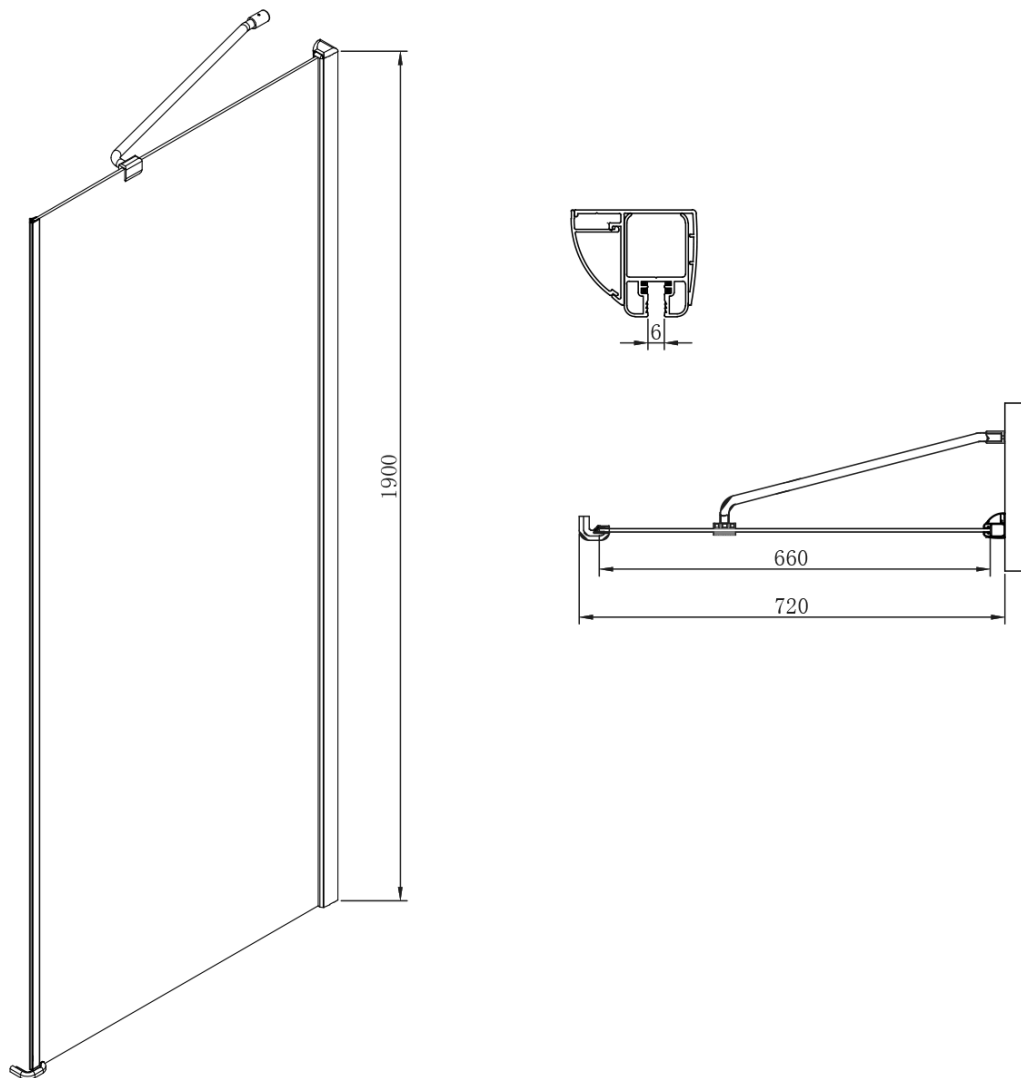

One Rectangular screen 900x750mm L/R variant

Order code: GO4890GO3575

Basic information

Brand: Gelco

Series: ONE

Size

Width: 900 mm

Height: 1900 mm

Depth: 750 mm

Properties

Profile colour: Chrome - polished aluminum

Shape: Rectangular shower enclosures

Type of opening: Single pivot door

Opening direction: Versatile

Opening width: 500 mm

Glass colour: TRANSPARENT glass

Glass finish: Coated glass

Glass thickness: 6 mm

Properties: Frameless design

Weight / Piece: 64.0 kg

Packaging: 2 Piece

Warranty: 2 years

Spare parts

Handle standard for LEGRO, SIGMA, AG and ONE screens, pair, chrome (Order code: NDGLMADLO)

Technical sheet

One Rectangular screen 900x750mm L/R variant