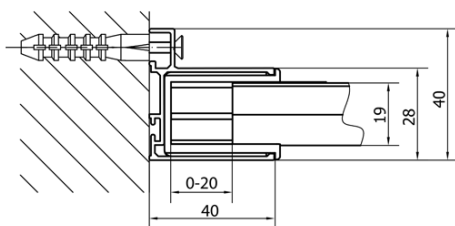

EASY Rectangular/Square screen pivot doors 900-1000x1000mm L/R variant

Order code: EL1715EL3415

Basic information

Brand: Polysan
Series: EASY

Size

Width: 1000 mm
Height: 1900 mm
Depth: 1000 mm

Properties

Profile colour: Chrome - polished aluminum
Shape: Rectangular shower enclosures
Type of opening: Single pivot door
Opening direction: Versatile
Opening width: 560 mm
Glass colour: TRANSPARENT glass
Glass thickness: 6 mm
Properties: Framed design
Weight / Piece: 62.0 kg
Packaging: 2 Piece
Warranty: 2 years

EASY Rectangular/Square screen pivot doors 900-1000x1000mm L/R variant

Technical sheet

	B
EL1715-EL3115	680-700
EL1715-EL3215	780-800
EL1715-EL3315	880-900
EL1715-EL3415	980-1000