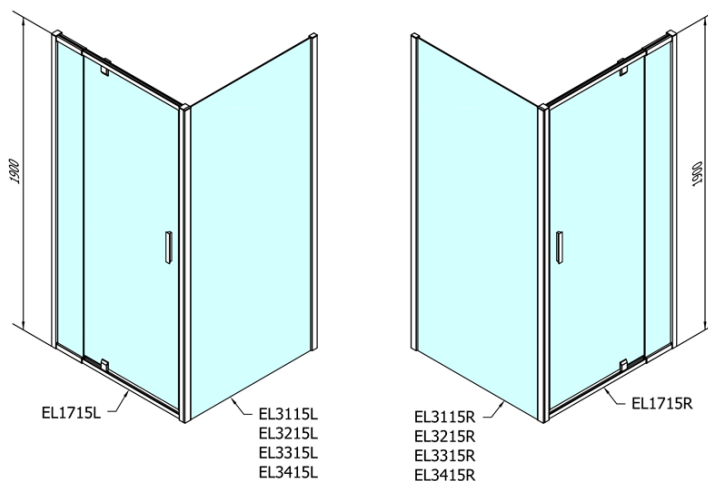

EASY Rectangular/Square screen pivot doors 900-1000x1000mm L/R variant

Order code: EL1715EL3415

Basic information

Brand: Polysan
Series: EASY

Size

Width: 1000 mm
Height: 1900 mm
Depth: 1000 mm

Properties

Profile colour: Chrome - polished aluminum
Shape: Rectangular shower enclosures
Type of opening: Single pivot door
Opening direction: Versatile
Opening width: 560 mm
Glass colour: TRANSPARENT glass
Glass thickness: 6 mm
Properties: Framed design
Weight / Piece: 62.0 kg
Packaging: 2 Piece
Warranty: 2 years

EASY Rectangular/Square screen pivot doors 900-1000x1000mm L/R variant

Technical sheet

	B
EL1715-EL3115	680-700
EL1715-EL3215	780-800
EL1715-EL3315	880-900
EL1715-EL3415	980-1000