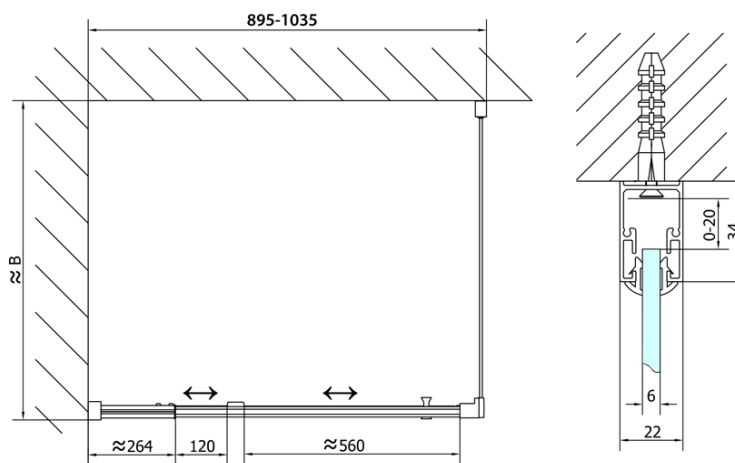

EASY Rectangular/Square screen pivot doors 900-1000x1000mm L/R variant

Order code: EL1715EL3415

Basic information

Brand: Polysan
Series: EASY

Size

Width: 1000 mm
Height: 1900 mm
Depth: 1000 mm

Properties

Profile colour: Chrome - polished aluminum
Shape: Rectangular shower enclosures
Type of opening: Single pivot door
Opening direction: Versatile
Opening width: 560 mm
Glass colour: TRANSPARENT glass
Glass thickness: 6 mm
Properties: Framed design
Weight / Piece: 62.0 kg
Packaging: 2 Piece
Warranty: 2 years

EASY Rectangular/Square screen pivot doors 900-1000x1000mm L/R variant

Technical sheet

	B
EL1715-EL3115	680-700
EL1715-EL3215	780-800
EL1715-EL3315	880-900
EL1715-EL3415	980-1000