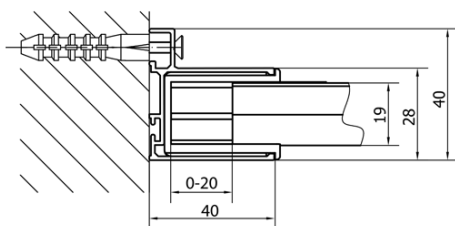

EASY Rectangular/square screen pivot doors 900-1000x900mm L/R variant

Technical sheet

	B
EL1715-EL3115	680-700
EL1715-EL3215	780-800
EL1715-EL3315	880-900
EL1715-EL3415	980-1000