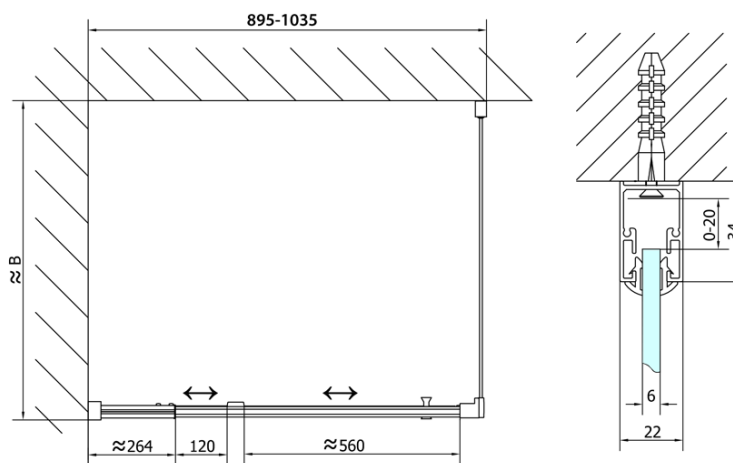

### Size

**Width:** 1000 mm  
**Height:** 1900 mm  
**Depth:** 900 mm

### Properties

**Profile colour:** Chrome - polished aluminum  
**Shape:** Rectangular shower enclosures  
**Type of opening:** Single pivot door  
**Opening direction:** Versatile  
**Opening width:** 560 mm  
**Glass colour:** TRANSPARENT glass  
**Glass thickness:** 6 mm  
**Properties:** Framed design  
**Weight / Piece:** 59.0 kg  
**Packaging:** 2 Piece  
**Warranty:** 2 years

# EASY Rectangular/square screen pivot doors 900-1000x900mm L/R variant

## Technical sheet

	B
EL1715-EL3115	680-700
EL1715-EL3215	780-800
EL1715-EL3315	880-900
EL1715-EL3415	980-1000