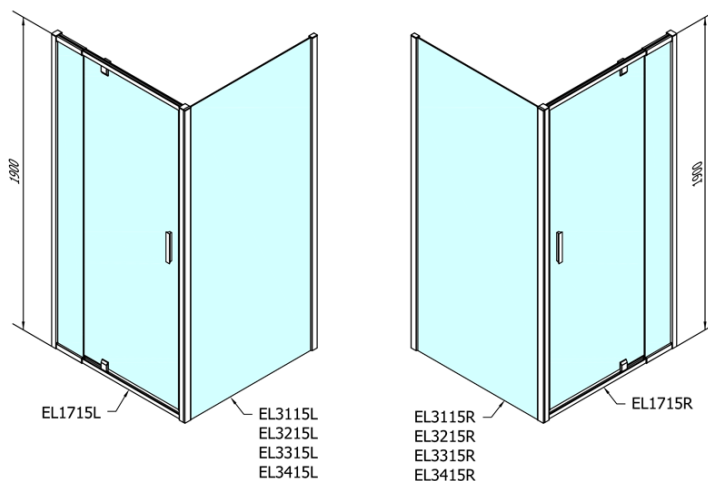

EASY Rectangular/square screen pivot doors 900-1000x900mm L/R variant

Technical sheet

	B
EL1715-EL3115	680-700
EL1715-EL3215	780-800
EL1715-EL3315	880-900
EL1715-EL3415	980-1000