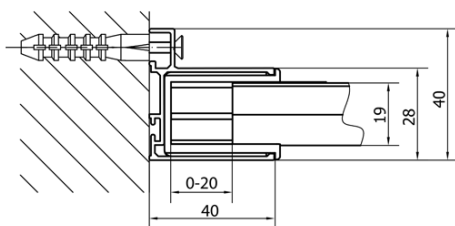

EASY Rectangular/square screen pivot doors 900-1000x900mm L/R variant

Order code: EL1715EL3315

Basic information

Brand: Polysan
Series: EASY

Size

Width: 1000 mm
Height: 1900 mm
Depth: 900 mm

Properties

Profile colour: Chrome - polished aluminum
Shape: Rectangular shower enclosures
Type of opening: Single pivot door
Opening direction: Versatile
Opening width: 560 mm
Glass colour: TRANSPARENT glass
Glass thickness: 6 mm
Properties: Framed design
Weight / Piece: 59.0 kg
Packaging: 2 Piece
Warranty: 2 years

EASY Rectangular/square screen pivot doors 900-1000x900mm L/R variant

Technical sheet

	B
EL1715-EL3115	680-700
EL1715-EL3215	780-800
EL1715-EL3315	880-900
EL1715-EL3415	980-1000