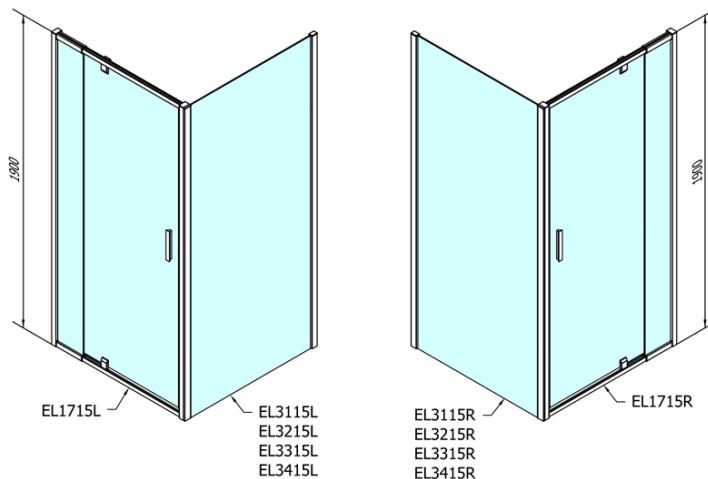

EASY Rectangular/square screen pivot doors 900-1000x900mm L/R variant

Order code: EL1715EL3315

Basic information

Brand: Polysan
Series: EASY

Size

Width: 1000 mm
Height: 1900 mm
Depth: 900 mm

Properties

Profile colour: Chrome - polished aluminum
Shape: Rectangular shower enclosures
Type of opening: Single pivot door
Opening direction: Versatile
Opening width: 560 mm
Glass colour: TRANSPARENT glass
Glass thickness: 6 mm
Properties: Framed design
Weight / Piece: 59.0 kg
Packaging: 2 Piece
Warranty: 2 years

EASY Rectangular/square screen pivot doors 900-1000x900mm L/R variant

Technical sheet

	B
EL1715-EL3115	680-700
EL1715-EL3215	780-800
EL1715-EL3315	880-900
EL1715-EL3415	980-1000