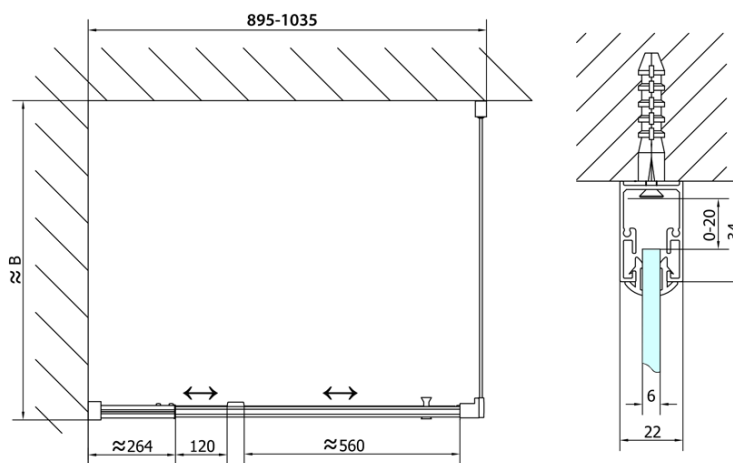

EASY Rectangular/square screen pivot doors 900-1000x900mm L/R variant

Order code: EL1715EL3315

Basic information

Brand: Polysan
Series: EASY

Size

Width: 1000 mm
Height: 1900 mm
Depth: 900 mm

Properties

Profile colour: Chrome - polished aluminum
Shape: Rectangular shower enclosures
Type of opening: Single pivot door
Opening direction: Versatile
Opening width: 560 mm
Glass colour: TRANSPARENT glass
Glass thickness: 6 mm
Properties: Framed design
Weight / Piece: 59.0 kg
Packaging: 2 Piece
Warranty: 2 years

EASY Rectangular/square screen pivot doors 900-1000x900mm L/R variant

Technical sheet

	B
EL1715-EL3115	680-700
EL1715-EL3215	780-800
EL1715-EL3315	880-900
EL1715-EL3415	980-1000