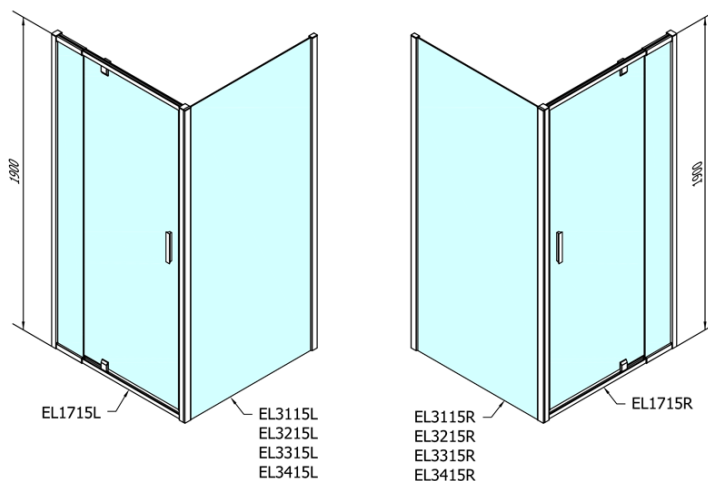

EASY Rectangular screen pivot doors 900-1000x800mm L/R variant

Technical sheet

	B
EL1715-EL3115	680-700
EL1715-EL3215	780-800
EL1715-EL3315	880-900
EL1715-EL3415	980-1000