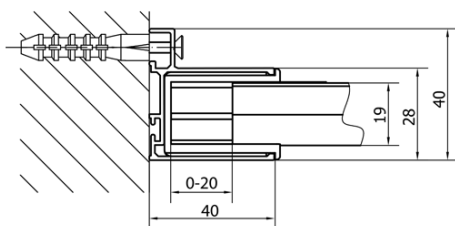

EASY Rectangular screen pivot doors 900-1000x800mm L/R variant

Technical sheet

	B
EL1715-EL3115	680-700
EL1715-EL3215	780-800
EL1715-EL3315	880-900
EL1715-EL3415	980-1000