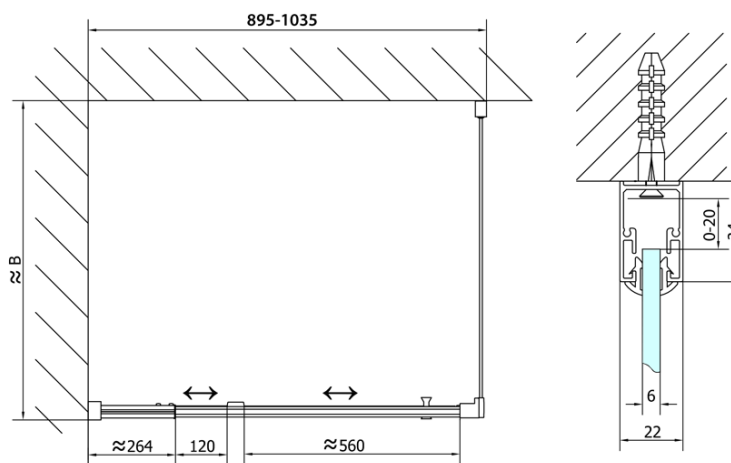

### Size

**Width:** 1000 mm  
**Height:** 1900 mm  
**Depth:** 800 mm

### Properties

**Profile colour:** Chrome - polished aluminum  
**Shape:** Rectangular shower enclosures  
**Type of opening:** Single pivot door  
**Opening direction:** Versatile  
**Opening width:** 560 mm  
**Glass colour:** TRANSPARENT glass  
**Glass thickness:** 6 mm  
**Properties:** Framed design  
**Weight / Piece:** 56.0 kg  
**Packaging:** 2 Piece  
**Warranty:** 2 years

# EASY Rectangular screen pivot doors 900-1000x800mm L/R variant

## Technical sheet

	B
EL1715-EL3115	680-700
EL1715-EL3215	780-800
EL1715-EL3315	880-900
EL1715-EL3415	980-1000