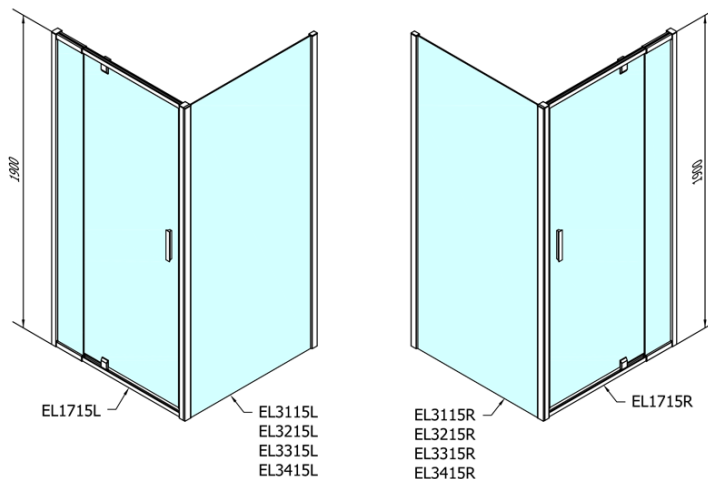

EASY Rectangular screen pivot doors 900-1000x800mm L/R variant

Technical sheet

	B
EL1715-EL3115	680-700
EL1715-EL3215	780-800
EL1715-EL3315	880-900
EL1715-EL3415	980-1000