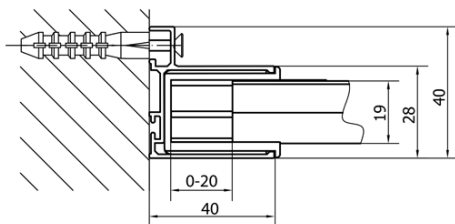

EASY Rectangular screen pivot doors 900-1000x800mm L/R variant

Technical sheet

	B
EL1715-EL3115	680-700
EL1715-EL3215	780-800
EL1715-EL3315	880-900
EL1715-EL3415	980-1000