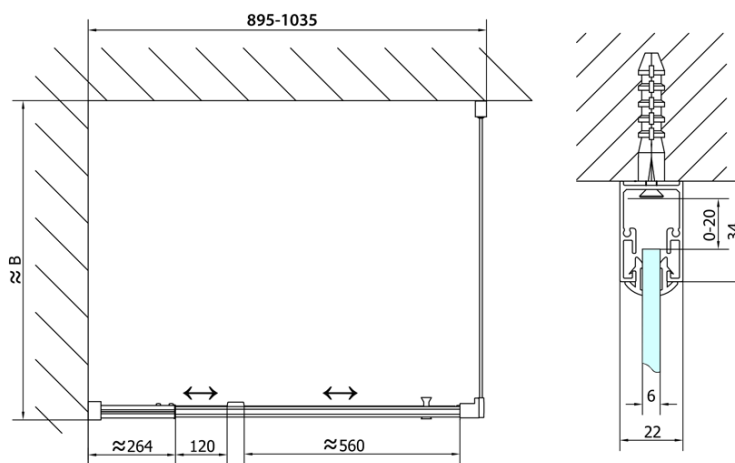

### Size

**Width:** 1000 mm  
**Height:** 1900 mm  
**Depth:** 800 mm

### Properties

**Profile colour:** Chrome - polished aluminum  
**Shape:** Rectangular shower enclosures  
**Type of opening:** Single pivot door  
**Opening direction:** Versatile  
**Opening width:** 560 mm  
**Glass colour:** TRANSPARENT glass  
**Glass thickness:** 6 mm  
**Properties:** Framed design  
**Weight / Piece:** 56.0 kg  
**Packaging:** 2 Piece  
**Warranty:** 2 years

# EASY Rectangular screen pivot doors 900-1000x800mm L/R variant

## Technical sheet

	B
EL1715-EL3115	680-700
EL1715-EL3215	780-800
EL1715-EL3315	880-900
EL1715-EL3415	980-1000