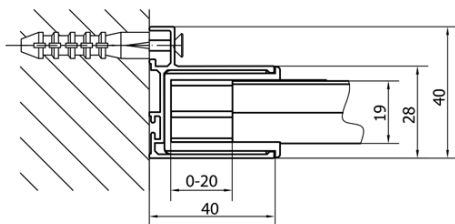

EASY Rectangular screen pivot doors 900-1000x700mm L/R variant

Order code: EL1715EL3115

Basic information

Brand: Polysan
Series: EASY

Size

Width: 1000 mm
Height: 1900 mm
Depth: 700 mm

Properties

Profile colour: Chrome - polished aluminum
Shape: Rectangular shower enclosures
Type of opening: Single pivot door
Opening direction: Versatile
Opening width: 560 mm
Glass colour: TRANSPARENT glass
Glass thickness: 6 mm
Properties: Framed design
Weight / Piece: 53.0 kg
Packaging: 2 Piece
Warranty: 2 years

EASY Rectangular screen pivot doors 900-1000x700mm L/R variant

Technical sheet

	B
EL1715-EL3115	680-700
EL1715-EL3215	780-800
EL1715-EL3315	880-900
EL1715-EL3415	980-1000