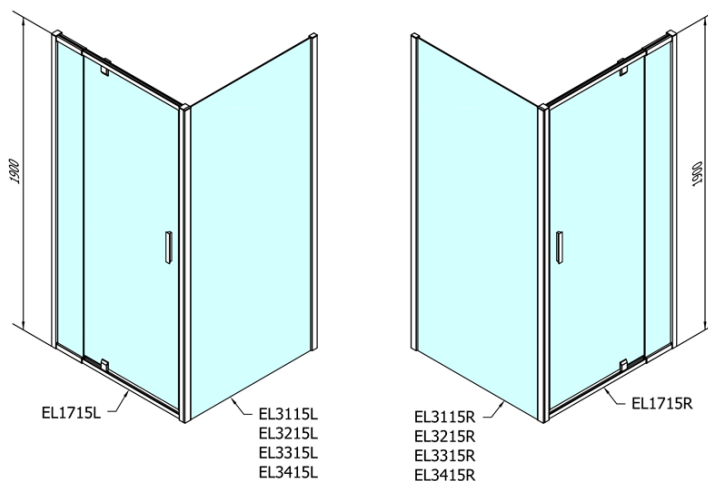

EASY Rectangular screen pivot doors 900-1000x700mm L/R variant

Order code: EL1715EL3115

Basic information

Brand: Polysan
Series: EASY

Size

Width: 1000 mm
Height: 1900 mm
Depth: 700 mm

Properties

Profile colour: Chrome - polished aluminum
Shape: Rectangular shower enclosures
Type of opening: Single pivot door
Opening direction: Versatile
Opening width: 560 mm
Glass colour: TRANSPARENT glass
Glass thickness: 6 mm
Properties: Framed design
Weight / Piece: 53.0 kg
Packaging: 2 Piece
Warranty: 2 years

EASY Rectangular screen pivot doors 900-1000x700mm L/R variant

Technical sheet

	B
EL1715-EL3115	680-700
EL1715-EL3215	780-800
EL1715-EL3315	880-900
EL1715-EL3415	980-1000