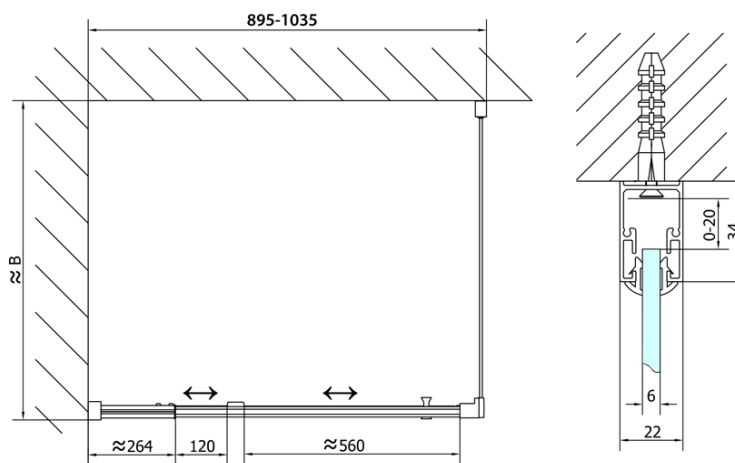

EASY Rectangular screen pivot doors 900-1000x700mm L/R variant

Order code: EL1715EL3115

Basic information

Brand: Polysan
Series: EASY

Size

Width: 1000 mm
Height: 1900 mm
Depth: 700 mm

Properties

Profile colour: Chrome - polished aluminum
Shape: Rectangular shower enclosures
Type of opening: Single pivot door
Opening direction: Versatile
Opening width: 560 mm
Glass colour: TRANSPARENT glass
Glass thickness: 6 mm
Properties: Framed design
Weight / Piece: 53.0 kg
Packaging: 2 Piece
Warranty: 2 years

EASY Rectangular screen pivot doors 900-1000x700mm L/R variant

Technical sheet

	B
EL1715-EL3115	680-700
EL1715-EL3215	780-800
EL1715-EL3315	880-900
EL1715-EL3415	980-1000