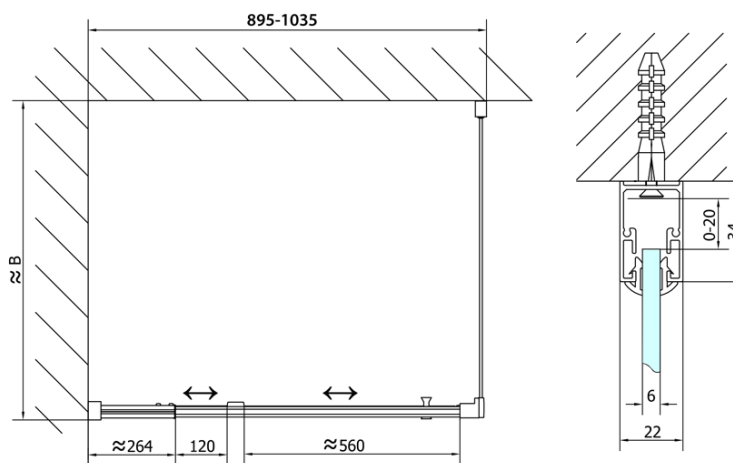

Depth: 700 mm

Properties

Profile colour: Chrome - polished aluminum

Shape: Rectangular shower enclosures

Type of opening: Single pivot door

Opening direction: Versatile

Opening width: 560 mm

Glass colour: TRANSPARENT glass

Glass thickness: 6 mm

Properties: Framed design

Weight / Piece: 53.0 kg

Packaging: 2 Piece

Warranty: 2 years

EASY Rectangular screen pivot doors 900-1000x700mm L/R variant

Technical sheet

	B
EL1715-EL3115	680-700
EL1715-EL3215	780-800
EL1715-EL3315	880-900
EL1715-EL3415	980-1000