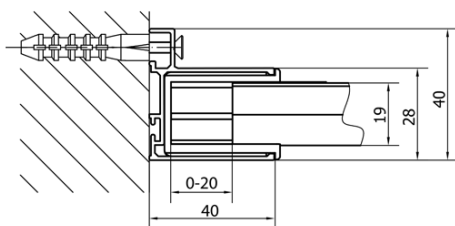

EASY Rectangular screen pivot doors 900-1000x700mm L/R variant

Technical sheet

	B
EL1715-EL3115	680-700
EL1715-EL3215	780-800
EL1715-EL3315	880-900
EL1715-EL3415	980-1000