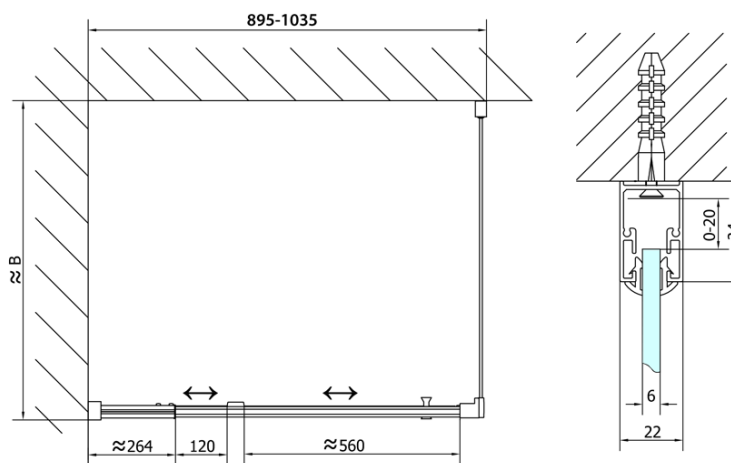

EASY Rectangular screen pivot doors 900-1000x700mm L/R variant

Technical sheet

	B
EL1715-EL3115	680-700
EL1715-EL3215	780-800
EL1715-EL3315	880-900
EL1715-EL3415	980-1000