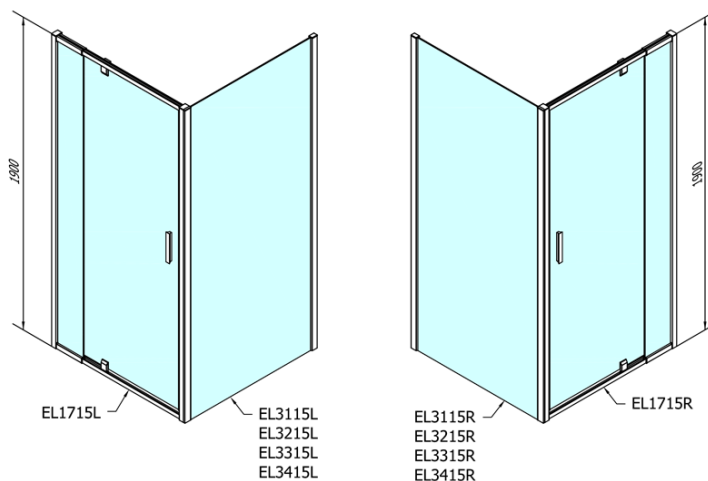

EASY Rectangular screen pivot doors 900-1000x700mm L/R variant

Technical sheet

	B
EL1715-EL3115	680-700
EL1715-EL3215	780-800
EL1715-EL3315	880-900
EL1715-EL3415	980-1000