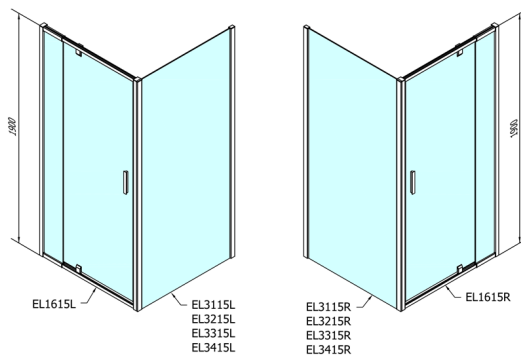

EASY Rectangular screen pivot doors 800-900x1000mm L/R variant

Order code: EL1615EL3415

Size

Width: 900 mm
 Height: 1900 mm
 Depth: 1000 mm

Properties

Warranty: 2 years

Technical sheet

	B
EL1615-EL3115	680-700
EL1615-EL3215	780-800
EL1615-EL3315	880-900
EL1615-EL3415	980-1000