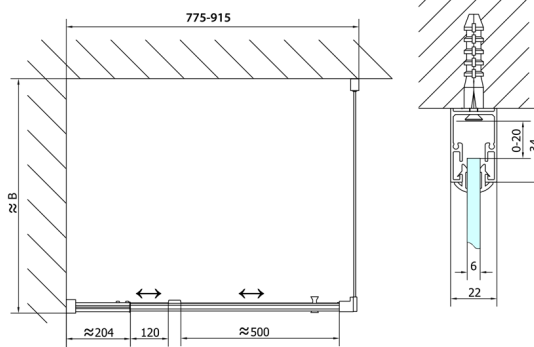

EASY Rectangular screen pivot doors 800-900x1000mm L/R variant

Order code: EL1615EL3415

Size

Width: 900 mm
 Height: 1900 mm
 Depth: 1000 mm

Properties

Warranty: 2 years

Technical sheet

	B
EL1615-EL3115	680-700
EL1615-EL3215	780-800
EL1615-EL3315	880-900
EL1615-EL3415	980-1000