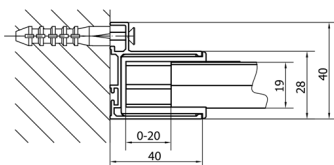

EASY Rectangular screen pivot doors 800-900x1000mm L/R variant

Order code: EL1615EL3415

Size

Width: 900 mm
 Height: 1900 mm
 Depth: 1000 mm

Properties

Warranty: 2 years

Technical sheet

	B
EL1615-EL3115	680-700
EL1615-EL3215	780-800
EL1615-EL3315	880-900
EL1615-EL3415	980-1000