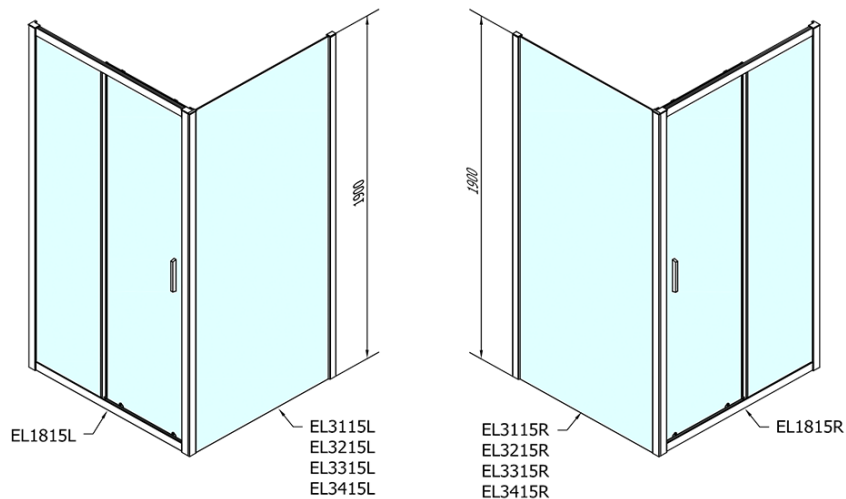

Order code: EL1815EL3315

Basic information

Brand: Polysan
Series: EASY

Size

Width: 1600 mm
Height: 1900 mm
Depth: 900 mm

Properties

Profile colour: Chrome - polished aluminum
Shape: Rectangular shower enclosures
Type of opening: Sliding door
Opening direction: Versatile
Opening width: 680 mm
Glass colour: TRANSPARENT glass
Glass thickness: 6 mm
Properties: Framed design
Weight / Piece: 76.0 kg
Packaging: 2 Piece
Warranty: 2 years

Technical sheet

| | B |
|---------------|----------|
| EL1815-EL3115 | 680-700 |
| EL1815-EL3215 | 780-800 |
| EL1815-EL3315 | 880-900 |
| EL1815-EL3415 | 980-1000 |