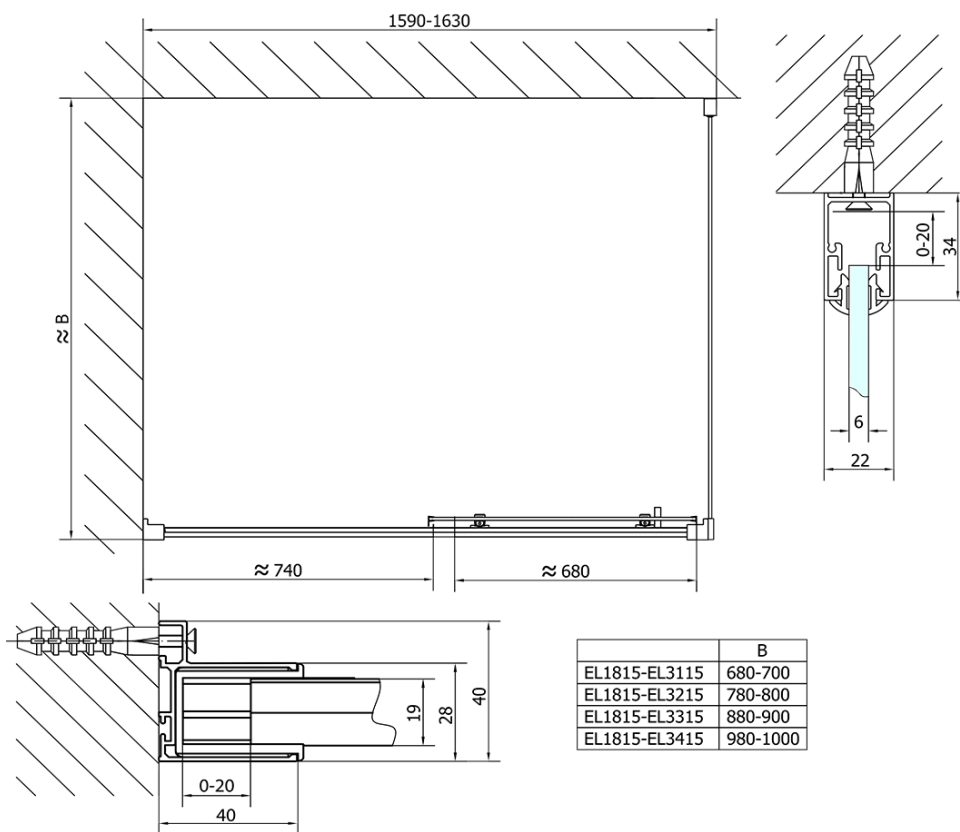

Order code: EL1815EL3315

Basic information

Brand: Polysan
Series: EASY

Size

Width: 1600 mm
Height: 1900 mm
Depth: 900 mm

Properties

Profile colour: Chrome - polished aluminum
Shape: Rectangular shower enclosures
Type of opening: Sliding door
Opening direction: Versatile
Opening width: 680 mm
Glass colour: TRANSPARENT glass
Glass thickness: 6 mm
Properties: Framed design
Weight / Piece: 76.0 kg
Packaging: 2 Piece
Warranty: 2 years

Technical sheet

| | B |
|---------------|----------|
| EL1815-EL3115 | 680-700 |
| EL1815-EL3215 | 780-800 |
| EL1815-EL3315 | 880-900 |
| EL1815-EL3415 | 980-1000 |