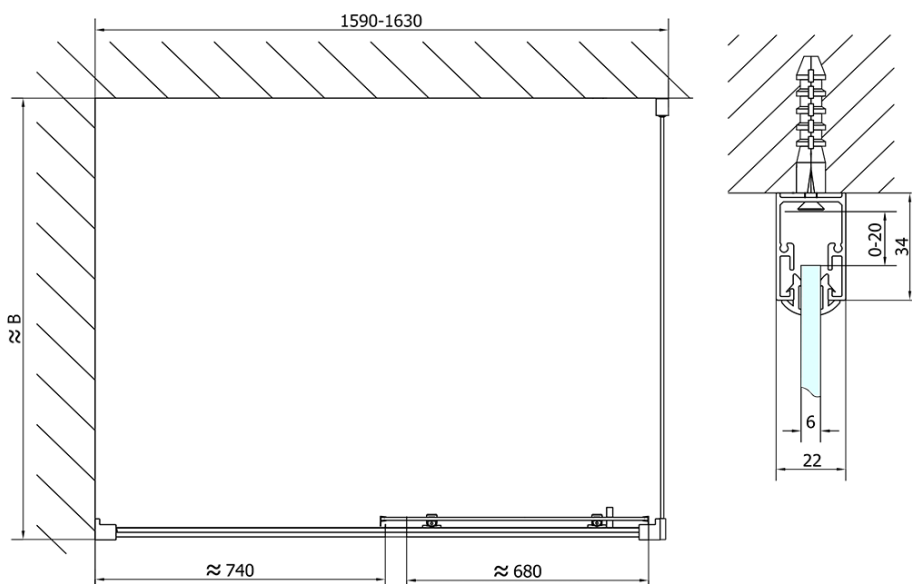

Order code: EL1815EL3315

Basic information

Brand: Polysan

Series: EASY

Size

Width: 1600 mm

Height: 1900 mm

Depth: 900 mm

Properties

Profile colour: Chrome - polished aluminum

Shape: Rectangular shower enclosures

Type of opening: Sliding door

Opening direction: Versatile

Opening width: 680 mm

Glass colour: TRANSPARENT glass

Glass thickness: 6 mm

Properties: Framed design

Weight / Piece: 76.0 kg

Packaging: 2 Piece

Warranty: 2 years

Technical sheet

	B
EL1815-EL3115	680-700
EL1815-EL3215	780-800
EL1815-EL3315	880-900
EL1815-EL3415	980-1000