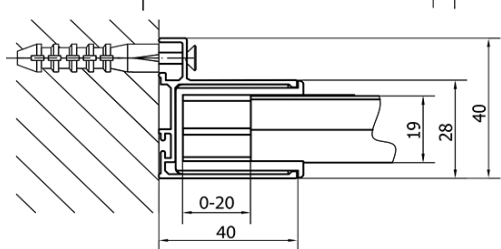

Properties

Profile colour: Chrome - polished aluminum

Shape: Rectangular shower enclosures

Type of opening: Sliding door

Opening direction: Versatile

Opening width: 680 mm

Glass colour: TRANSPARENT glass

Glass thickness: 6 mm

Properties: Framed design

Weight / Piece: 76.0 kg

Packaging: 2 Piece

Warranty: 2 years

Technical sheet

	B
EL1815-EL3115	680-700
EL1815-EL3215	780-800
EL1815-EL3315	880-900
EL1815-EL3415	980-1000