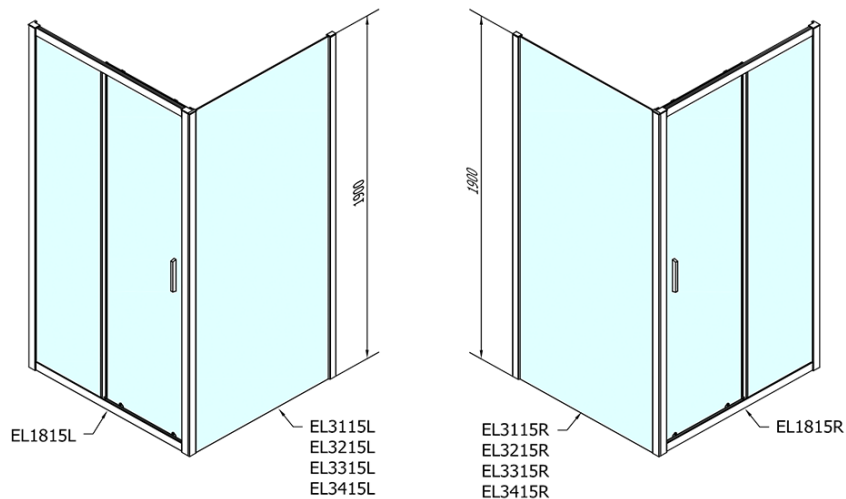

Order code: EL1815EL3315

Basic information

Brand: Polysan

Series: EASY

Size

Width: 1600 mm

Height: 1900 mm

Depth: 900 mm

Properties

Profile colour: Chrome - polished aluminum

Shape: Rectangular shower enclosures

Type of opening: Sliding door

Opening direction: Versatile

Opening width: 680 mm

Glass colour: TRANSPARENT glass

Glass thickness: 6 mm

Properties: Framed design

Weight / Piece: 76.0 kg

Packaging: 2 Piece

Warranty: 2 years

Technical sheet

	B
EL1815-EL3115	680-700
EL1815-EL3215	780-800
EL1815-EL3315	880-900
EL1815-EL3415	980-1000