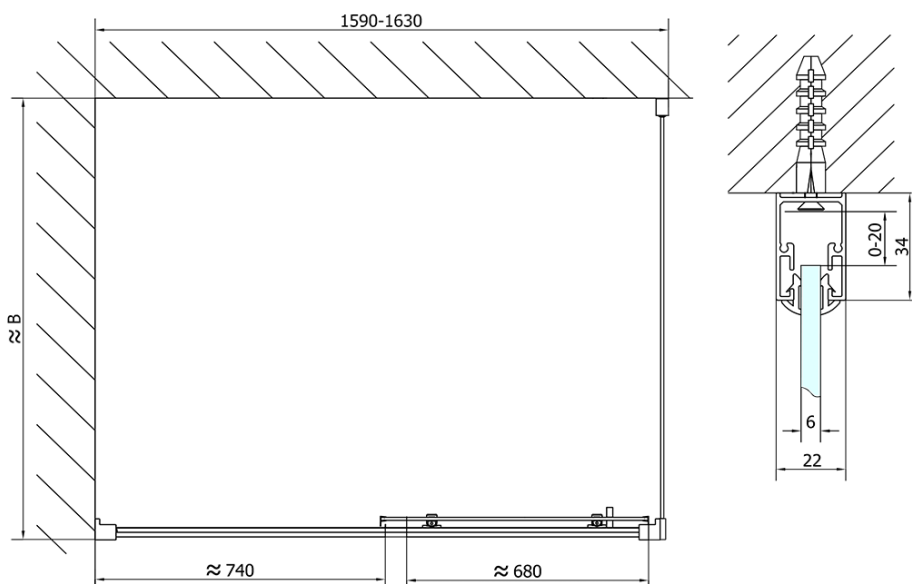

Order code: EL1815EL3315

Basic information

Brand: Polysan
Series: EASY

Size

Width: 1600 mm
Height: 1900 mm
Depth: 900 mm

Properties

Profile colour: Chrome - polished aluminum
Shape: Rectangular shower enclosures
Type of opening: Sliding door
Opening direction: Versatile
Opening width: 680 mm
Glass colour: TRANSPARENT glass
Glass thickness: 6 mm
Properties: Framed design
Weight / Piece: 76.0 kg
Packaging: 2 Piece
Warranty: 2 years

Technical sheet

	B
EL1815-EL3115	680-700
EL1815-EL3215	780-800
EL1815-EL3315	880-900
EL1815-EL3415	980-1000