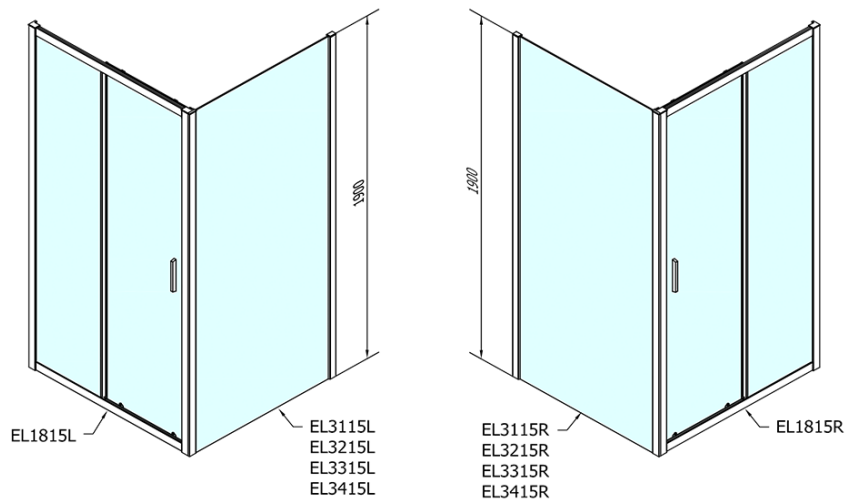

Order code: EL1815EL3315

Basic information

Brand: Polysan
Series: EASY

Size

Width: 1600 mm
Height: 1900 mm
Depth: 900 mm

Properties

Profile colour: Chrome - polished aluminum
Shape: Rectangular shower enclosures
Type of opening: Sliding door
Opening direction: Versatile
Opening width: 680 mm
Glass colour: TRANSPARENT glass
Glass thickness: 6 mm
Properties: Framed design
Weight / Piece: 76.0 kg
Packaging: 2 Piece
Warranty: 2 years

Technical sheet

	B
EL1815-EL3115	680-700
EL1815-EL3215	780-800
EL1815-EL3315	880-900
EL1815-EL3415	980-1000