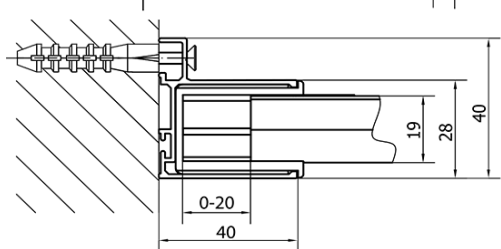

Order code: EL1815EL3315

Basic information

Brand: Polysan
Series: EASY

Size

Width: 1600 mm
Height: 1900 mm
Depth: 900 mm

Properties

Profile colour: Chrome - polished aluminum
Shape: Rectangular shower enclosures
Type of opening: Sliding door
Opening direction: Versatile
Opening width: 680 mm
Glass colour: TRANSPARENT glass
Glass thickness: 6 mm
Properties: Framed design
Weight / Piece: 76.0 kg
Packaging: 2 Piece
Warranty: 2 years

Technical sheet

	B
EL1815-EL3115	680-700
EL1815-EL3215	780-800
EL1815-EL3315	880-900
EL1815-EL3415	980-1000