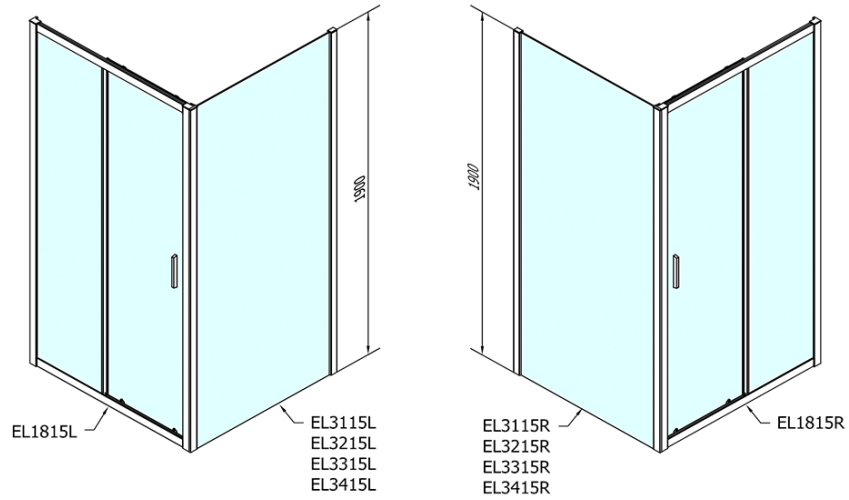

Order code: EL1815EL3215

Basic information

Brand: Polysan

Series: EASY

Size

Width: 1600 mm

Height: 1900 mm

Depth: 800 mm

Properties

Profile colour: Chrome - polished aluminum

Shape: Rectangular shower enclosures

Type of opening: Sliding door

Opening direction: Versatile

Opening width: 680 mm

Glass colour: TRANSPARENT glass

Glass thickness: 6 mm

Properties: Framed design

Weight / Piece: 73.0 kg

Packaging: 2 Piece

Warranty: 2 years

Technical sheet

	B
EL1815-EL3115	680-700
EL1815-EL3215	780-800
EL1815-EL3315	880-900
EL1815-EL3415	980-1000