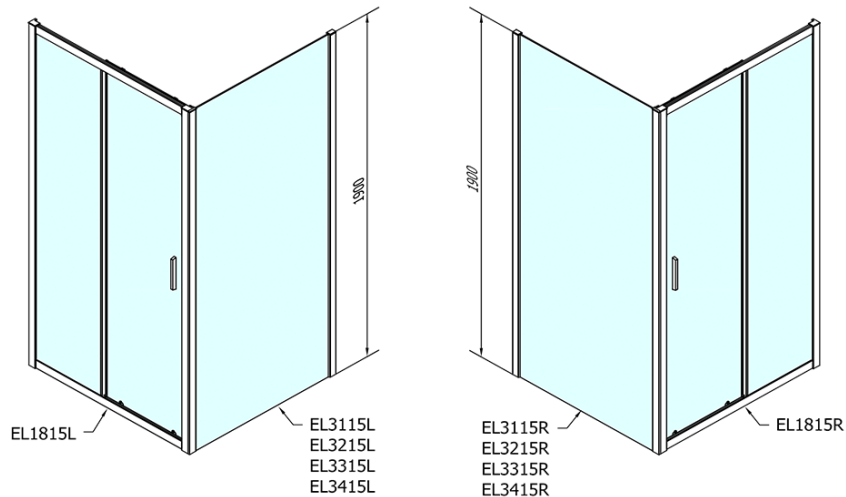

Order code: EL1815EL3215

Basic information

Brand: Polysan
Series: EASY

Size

Width: 1600 mm
Height: 1900 mm
Depth: 800 mm

Properties

Profile colour: Chrome - polished aluminum
Shape: Rectangular shower enclosures
Type of opening: Sliding door
Opening direction: Versatile
Opening width: 680 mm
Glass colour: TRANSPARENT glass
Glass thickness: 6 mm
Properties: Framed design
Weight / Piece: 73.0 kg
Packaging: 2 Piece
Warranty: 2 years

Technical sheet

	B
EL1815-EL3115	680-700
EL1815-EL3215	780-800
EL1815-EL3315	880-900
EL1815-EL3415	980-1000