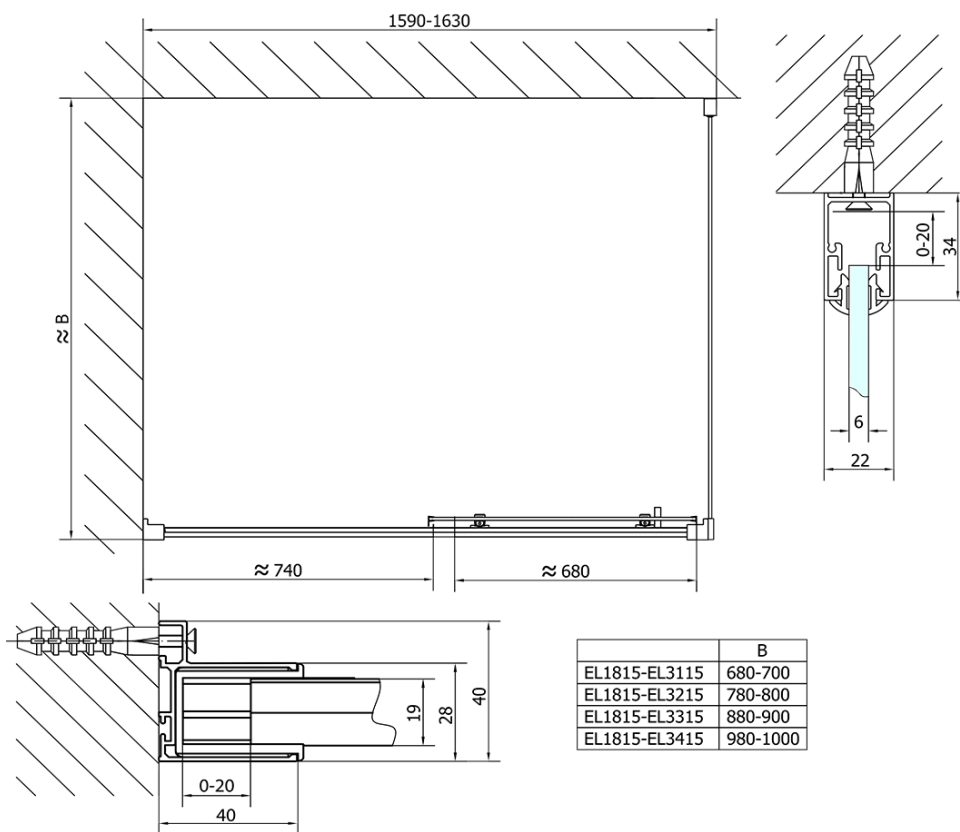

Order code: EL1815EL3215

Basic information

Brand: Polysan
Series: EASY

Size

Width: 1600 mm
Height: 1900 mm
Depth: 800 mm

Properties

Profile colour: Chrome - polished aluminum
Shape: Rectangular shower enclosures
Type of opening: Sliding door
Opening direction: Versatile
Opening width: 680 mm
Glass colour: TRANSPARENT glass
Glass thickness: 6 mm
Properties: Framed design
Weight / Piece: 73.0 kg
Packaging: 2 Piece
Warranty: 2 years

Technical sheet

	B
EL1815-EL3115	680-700
EL1815-EL3215	780-800
EL1815-EL3315	880-900
EL1815-EL3415	980-1000