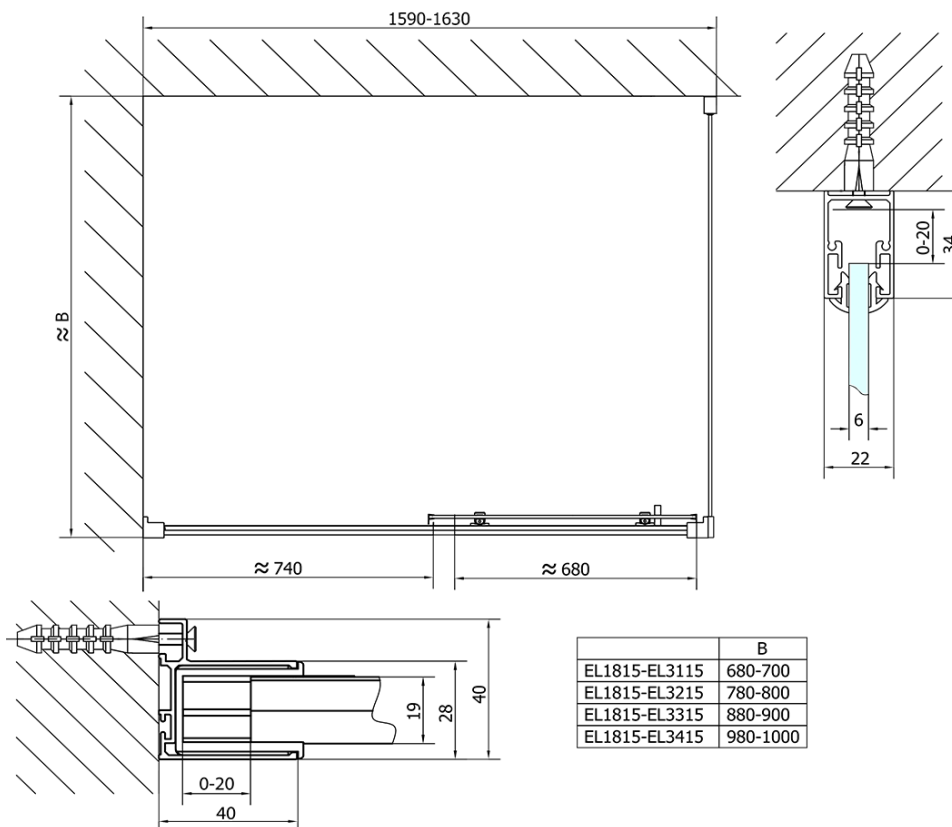

Order code: EL1815EL3215

Basic information

Brand: Polysan

Series: EASY

Size

Width: 1600 mm

Height: 1900 mm

Depth: 800 mm

Properties

Profile colour: Chrome - polished aluminum

Shape: Rectangular shower enclosures

Type of opening: Sliding door

Opening direction: Versatile

Opening width: 680 mm

Glass colour: TRANSPARENT glass

Glass thickness: 6 mm

Properties: Framed design

Weight / Piece: 73.0 kg

Packaging: 2 Piece

Warranty: 2 years

Technical sheet

	B
EL1815-EL3115	680-700
EL1815-EL3215	780-800
EL1815-EL3315	880-900
EL1815-EL3415	980-1000