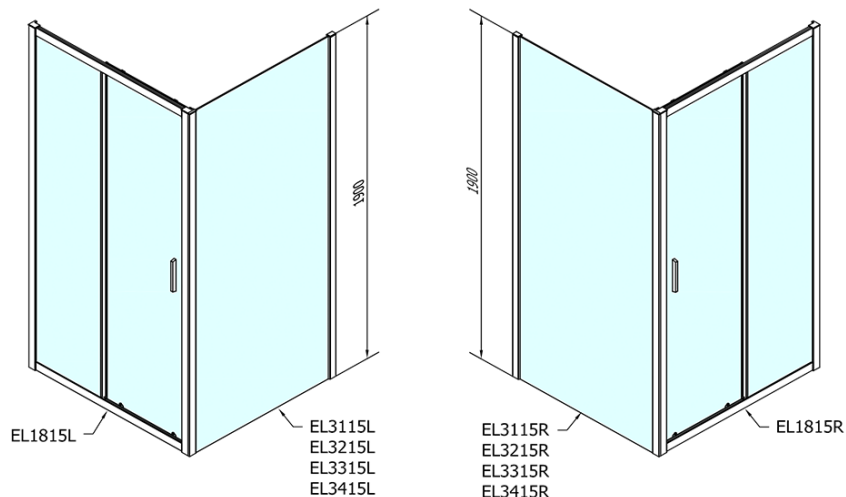

## Size

**Width:** 1600 mm

**Height:** 1900 mm

**Depth:** 800 mm

## Properties

**Profile colour:** Chrome - polished aluminum

**Shape:** Rectangular shower enclosures

**Type of opening:** Sliding door

**Opening direction:** Versatile

**Opening width:** 680 mm

**Glass colour:** TRANSPARENT glass

**Glass thickness:** 6 mm

**Properties:** Framed design

**Weight / Piece:** 73.0 kg

**Packaging:** 2 Piece

**Warranty:** 2 years

Technical sheet

	B
EL1815-EL3115	680-700
EL1815-EL3215	780-800
EL1815-EL3315	880-900
EL1815-EL3415	980-1000