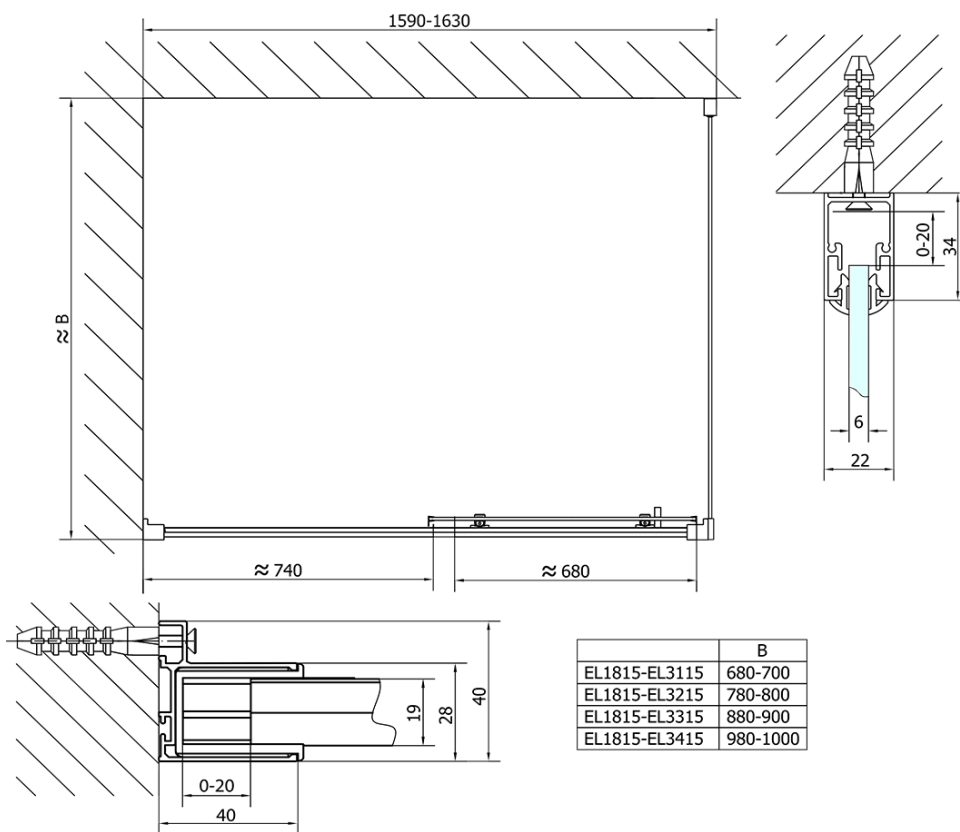

## Size

**Width:** 1600 mm

**Height:** 1900 mm

**Depth:** 800 mm

## Properties

**Profile colour:** Chrome - polished aluminum

**Shape:** Rectangular shower enclosures

**Type of opening:** Sliding door

**Opening direction:** Versatile

**Opening width:** 680 mm

**Glass colour:** TRANSPARENT glass

**Glass thickness:** 6 mm

**Properties:** Framed design

**Weight / Piece:** 73.0 kg

**Packaging:** 2 Piece

**Warranty:** 2 years

Technical sheet

	B
EL1815-EL3115	680-700
EL1815-EL3215	780-800
EL1815-EL3315	880-900
EL1815-EL3415	980-1000