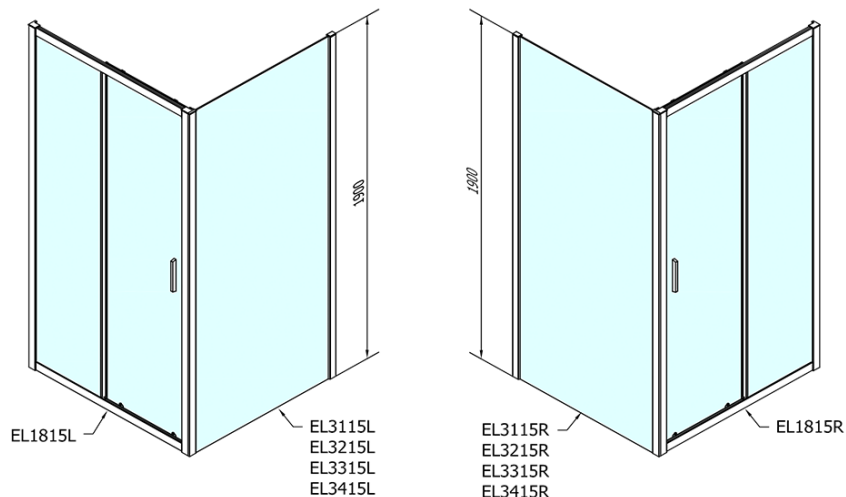

## Size

**Width:** 1600 mm  
**Height:** 1900 mm  
**Depth:** 800 mm

## Properties

**Profile colour:** Chrome - polished aluminum  
**Shape:** Rectangular shower enclosures  
**Type of opening:** Sliding door  
**Opening direction:** Versatile  
**Opening width:** 680 mm  
**Glass colour:** TRANSPARENT glass  
**Glass thickness:** 6 mm  
**Properties:** Framed design  
**Weight / Piece:** 73.0 kg  
**Packaging:** 2 Piece  
**Warranty:** 2 years

Technical sheet

	B
EL1815-EL3115	680-700
EL1815-EL3215	780-800
EL1815-EL3315	880-900
EL1815-EL3415	980-1000