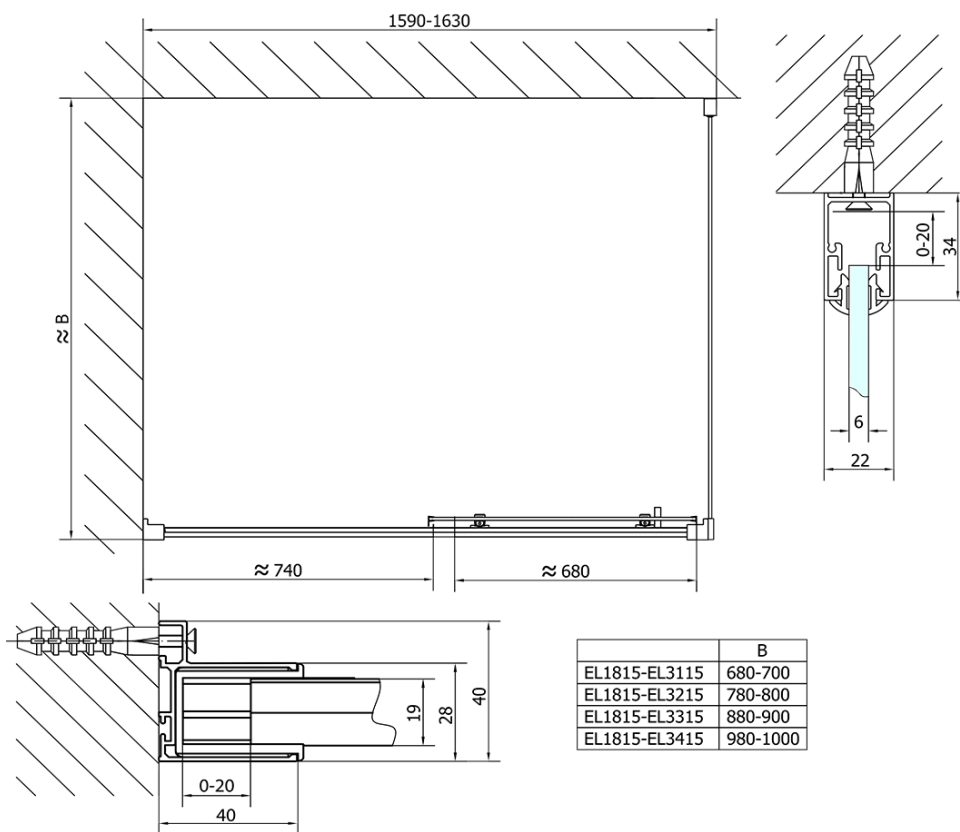

## Size

**Width:** 1600 mm  
**Height:** 1900 mm  
**Depth:** 800 mm

## Properties

**Profile colour:** Chrome - polished aluminum  
**Shape:** Rectangular shower enclosures  
**Type of opening:** Sliding door  
**Opening direction:** Versatile  
**Opening width:** 680 mm  
**Glass colour:** TRANSPARENT glass  
**Glass thickness:** 6 mm  
**Properties:** Framed design  
**Weight / Piece:** 73.0 kg  
**Packaging:** 2 Piece  
**Warranty:** 2 years

Technical sheet

	B
EL1815-EL3115	680-700
EL1815-EL3215	780-800
EL1815-EL3315	880-900
EL1815-EL3415	980-1000