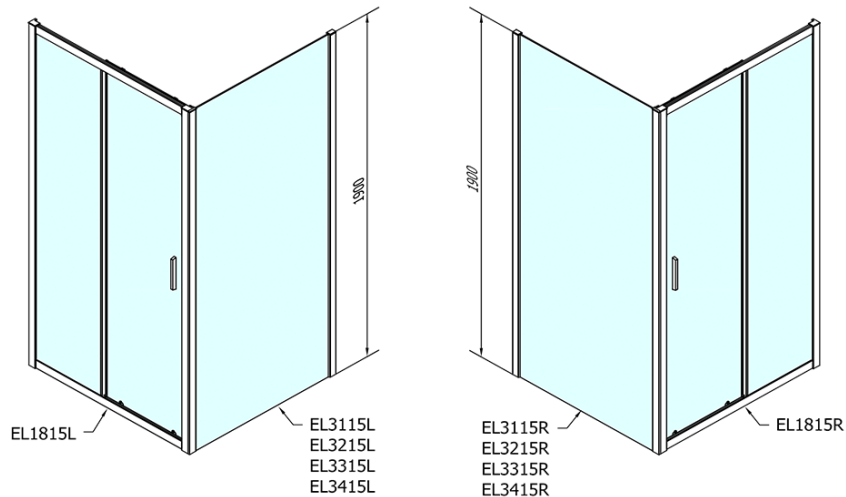

## Size

**Width:** 1600 mm  
**Height:** 1900 mm  
**Depth:** 800 mm

## Properties

**Profile colour:** Chrome - polished aluminum  
**Shape:** Rectangular shower enclosures  
**Type of opening:** Sliding door  
**Opening direction:** Versatile  
**Opening width:** 680 mm  
**Glass colour:** TRANSPARENT glass  
**Glass thickness:** 6 mm  
**Properties:** Framed design  
**Weight / Piece:** 73.0 kg  
**Packaging:** 2 Piece  
**Warranty:** 2 years

Technical sheet

	B
EL1815-EL3115	680-700
EL1815-EL3215	780-800
EL1815-EL3315	880-900
EL1815-EL3415	980-1000