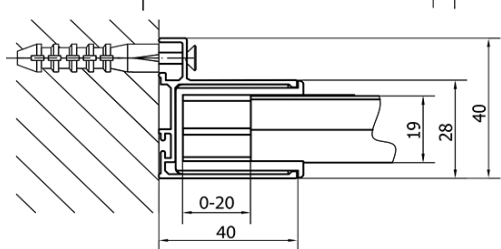

Technical sheet

	B
EL1815-EL3115	680-700
EL1815-EL3215	780-800
EL1815-EL3315	880-900
EL1815-EL3415	980-1000