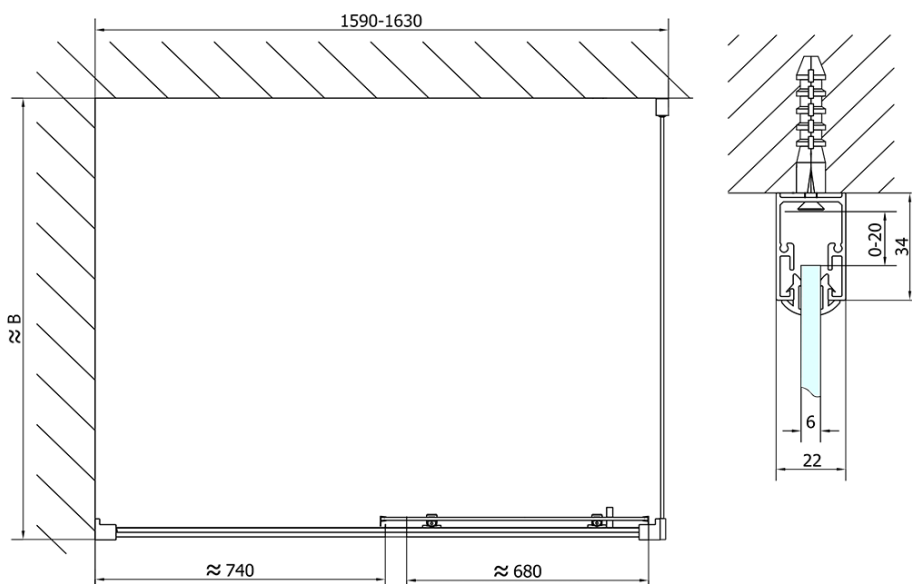

## Size

**Width:** 1600 mm  
**Height:** 1900 mm  
**Depth:** 800 mm

## Properties

**Profile colour:** Chrome - polished aluminum  
**Shape:** Rectangular shower enclosures  
**Type of opening:** Sliding door  
**Opening direction:** Versatile  
**Opening width:** 680 mm  
**Glass colour:** TRANSPARENT glass  
**Glass thickness:** 6 mm  
**Properties:** Framed design  
**Weight / Piece:** 73.0 kg  
**Packaging:** 2 Piece  
**Warranty:** 2 years

Technical sheet

	B
EL1815-EL3115	680-700
EL1815-EL3215	780-800
EL1815-EL3315	880-900
EL1815-EL3415	980-1000