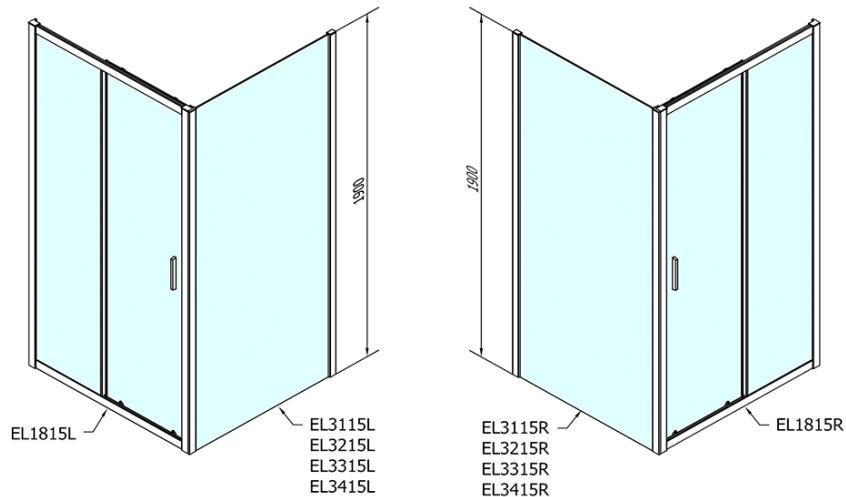

Order code: EL1815EL3115

Basic information

Brand: Polysan
Series: EASY

Size

Width: 1600 mm
Height: 1900 mm
Depth: 700 mm

Properties

Profile colour: Chrome - polished aluminum
Shape: Rectangular shower enclosures
Type of opening: Sliding door
Opening direction: Versatile
Opening width: 680 mm
Glass colour: TRANSPARENT glass
Glass thickness: 6 mm
Properties: Framed design
Weight / Piece: 70.0 kg
Packaging: 2 Piece
Warranty: 2 years

Technical sheet

	B
EL1815-EL3115	680-700
EL1815-EL3215	780-800
EL1815-EL3315	880-900
EL1815-EL3415	980-1000