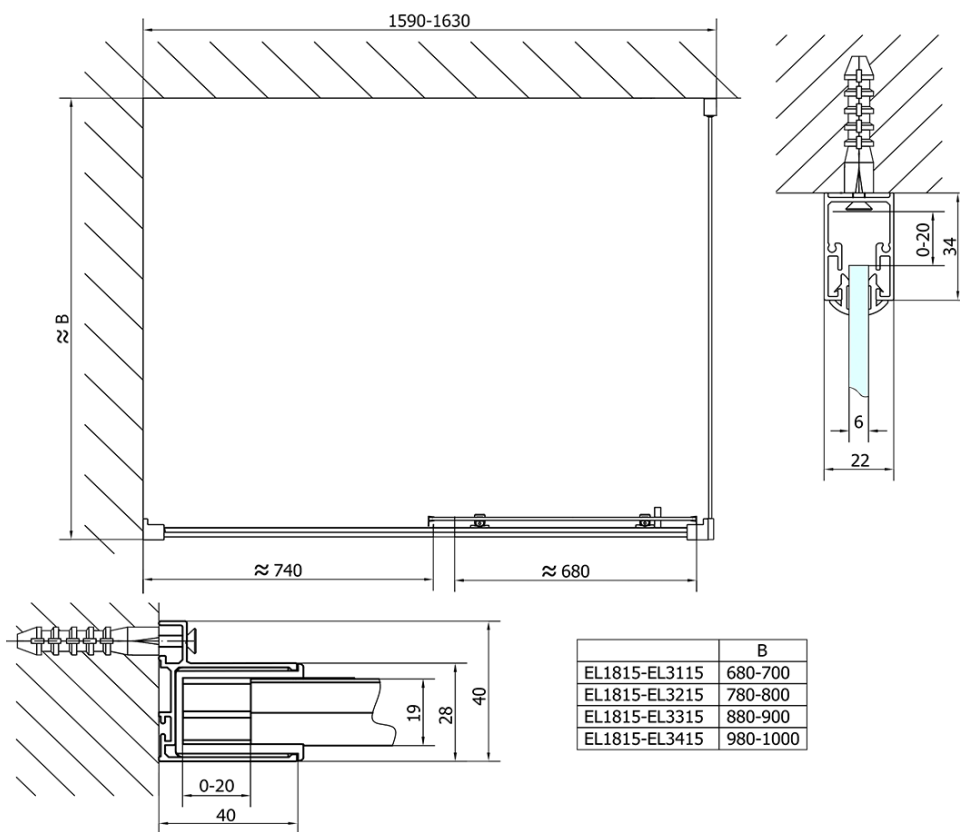

Order code: EL1815EL3115

Basic information

Brand: Polysan
Series: EASY

Size

Width: 1600 mm
Height: 1900 mm
Depth: 700 mm

Properties

Profile colour: Chrome - polished aluminum
Shape: Rectangular shower enclosures
Type of opening: Sliding door
Opening direction: Versatile
Opening width: 680 mm
Glass colour: TRANSPARENT glass
Glass thickness: 6 mm
Properties: Framed design
Weight / Piece: 70.0 kg
Packaging: 2 Piece
Warranty: 2 years

Technical sheet

	B
EL1815-EL3115	680-700
EL1815-EL3215	780-800
EL1815-EL3315	880-900
EL1815-EL3415	980-1000