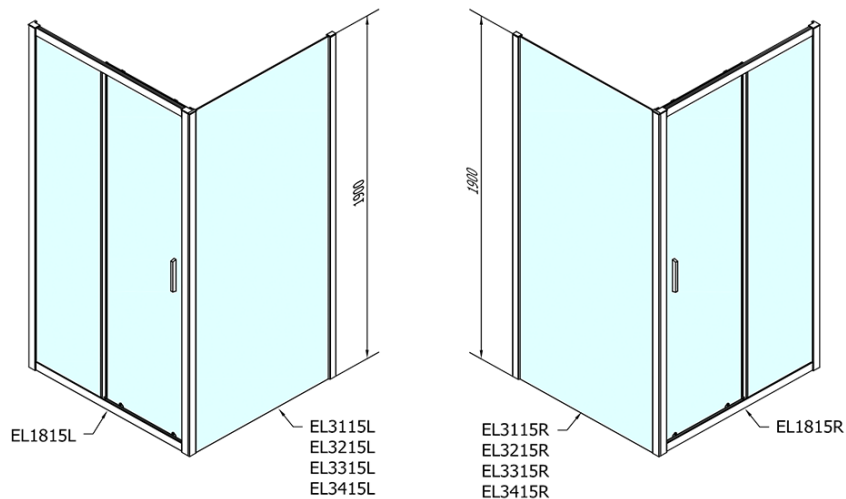

Order code: EL1815EL3115

Basic information

Brand: Polysan

Series: EASY

Size

Width: 1600 mm

Height: 1900 mm

Depth: 700 mm

Properties

Profile colour: Chrome - polished aluminum

Shape: Rectangular shower enclosures

Type of opening: Sliding door

Opening direction: Versatile

Opening width: 680 mm

Glass colour: TRANSPARENT glass

Glass thickness: 6 mm

Properties: Framed design

Weight / Piece: 70.0 kg

Packaging: 2 Piece

Warranty: 2 years

Technical sheet

	B
EL1815-EL3115	680-700
EL1815-EL3215	780-800
EL1815-EL3315	880-900
EL1815-EL3415	980-1000