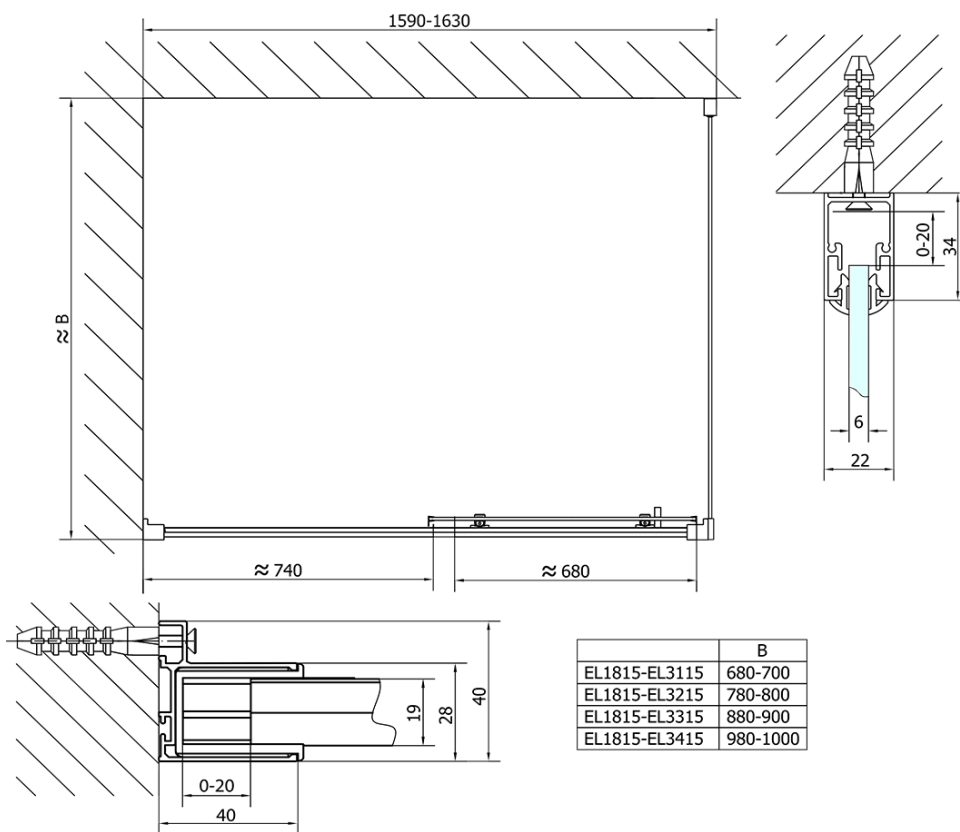

Order code: EL1815EL3115

Basic information

Brand: Polysan

Series: EASY

Size

Width: 1600 mm

Height: 1900 mm

Depth: 700 mm

Properties

Profile colour: Chrome - polished aluminum

Shape: Rectangular shower enclosures

Type of opening: Sliding door

Opening direction: Versatile

Opening width: 680 mm

Glass colour: TRANSPARENT glass

Glass thickness: 6 mm

Properties: Framed design

Weight / Piece: 70.0 kg

Packaging: 2 Piece

Warranty: 2 years

Technical sheet

	B
EL1815-EL3115	680-700
EL1815-EL3215	780-800
EL1815-EL3315	880-900
EL1815-EL3415	980-1000