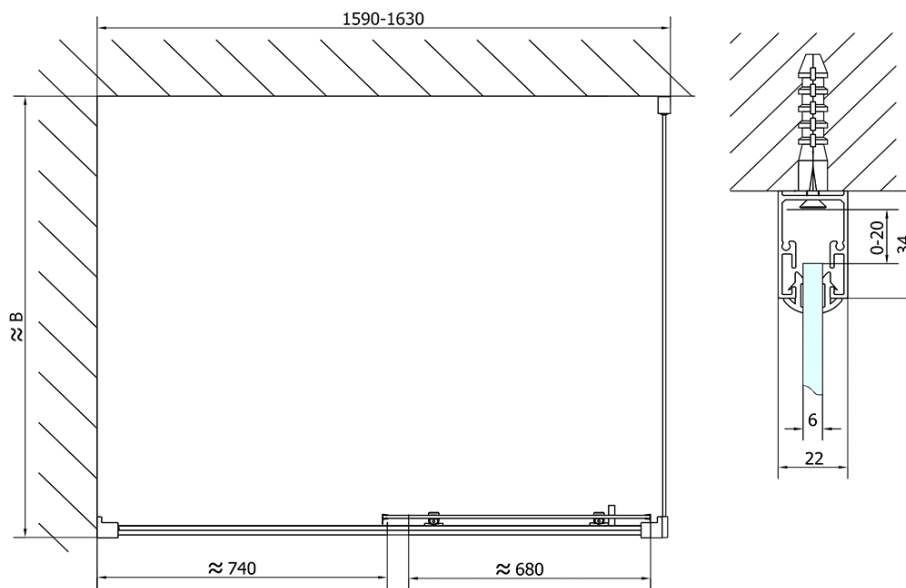

Order code: EL1815EL3115

Basic information

Brand: Polysan

Series: EASY

Size

Width: 1600 mm

Height: 1900 mm

Depth: 700 mm

Properties

Profile colour: Chrome - polished aluminum

Shape: Rectangular shower enclosures

Type of opening: Sliding door

Opening direction: Versatile

Opening width: 680 mm

Glass colour: TRANSPARENT glass

Glass thickness: 6 mm

Properties: Framed design

Weight / Piece: 70.0 kg

Packaging: 2 Piece

Warranty: 2 years

Technical sheet

	B
EL1815-EL3115	680-700
EL1815-EL3215	780-800
EL1815-EL3315	880-900
EL1815-EL3415	980-1000