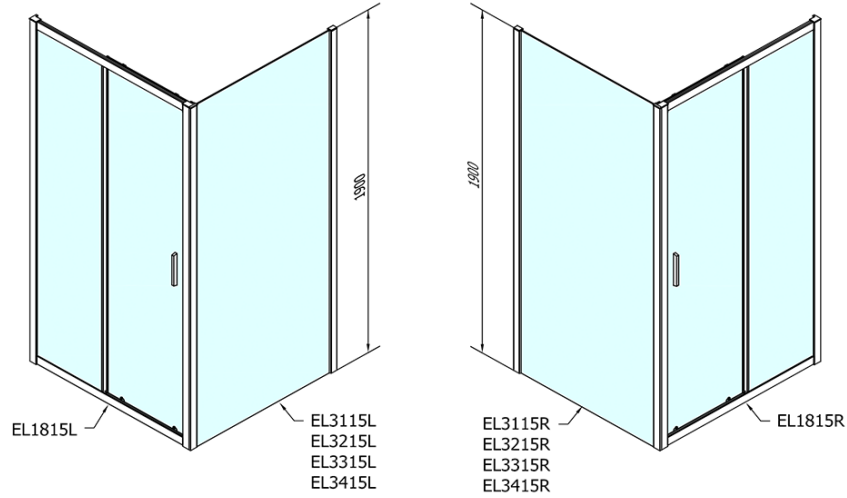

Order code: EL1815EL3115

Basic information

Brand: Polysan

Series: EASY

Size

Width: 1600 mm

Height: 1900 mm

Depth: 700 mm

Properties

Profile colour: Chrome - polished aluminum

Shape: Rectangular shower enclosures

Type of opening: Sliding door

Opening direction: Versatile

Opening width: 680 mm

Glass colour: TRANSPARENT glass

Glass thickness: 6 mm

Properties: Framed design

Weight / Piece: 70.0 kg

Packaging: 2 Piece

Warranty: 2 years

Technical sheet

	B
EL1815-EL3115	680-700
EL1815-EL3215	780-800
EL1815-EL3315	880-900
EL1815-EL3415	980-1000