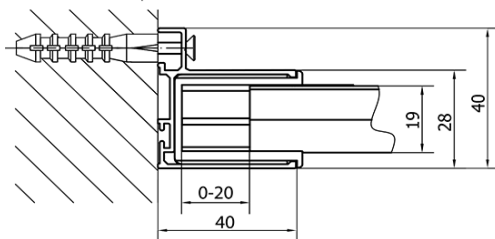

Properties

Profile colour: Chrome - polished aluminum

Shape: Rectangular shower enclosures

Type of opening: Sliding door

Opening direction: Versatile

Opening width: 680 mm

Glass colour: TRANSPARENT glass

Glass thickness: 6 mm

Properties: Framed design

Weight / Piece: 70.0 kg

Packaging: 2 Piece

Warranty: 2 years

Technical sheet

	B
EL1815-EL3115	680-700
EL1815-EL3215	780-800
EL1815-EL3315	880-900
EL1815-EL3415	980-1000