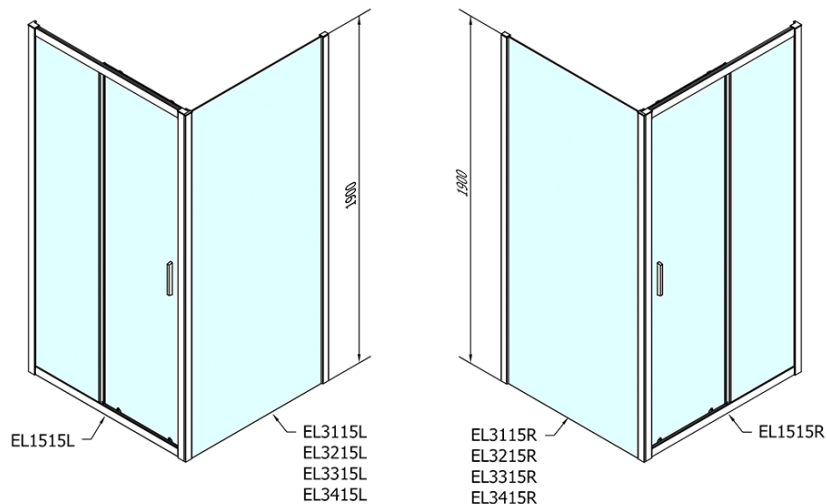

## Size

**Width:** 1500 mm

**Height:** 1900 mm

**Depth:** 900 mm

## Properties

**Profile colour:** Chrome - polished aluminum

**Shape:** Rectangular shower enclosures

**Type of opening:** Sliding door

**Opening direction:** Versatile

**Opening width:** 630 mm

**Glass colour:** TRANSPARENT glass

**Glass thickness:** 6 mm

**Properties:** Framed design

**Weight / Piece:** 73.0 kg

**Packaging:** 2 Piece

**Warranty:** 2 years

Technical sheet

	B
EL1515-EL3115	680-700
EL1515-EL3215	780-800
EL1515-EL3315	880-900
EL1515-EL3415	980-1000