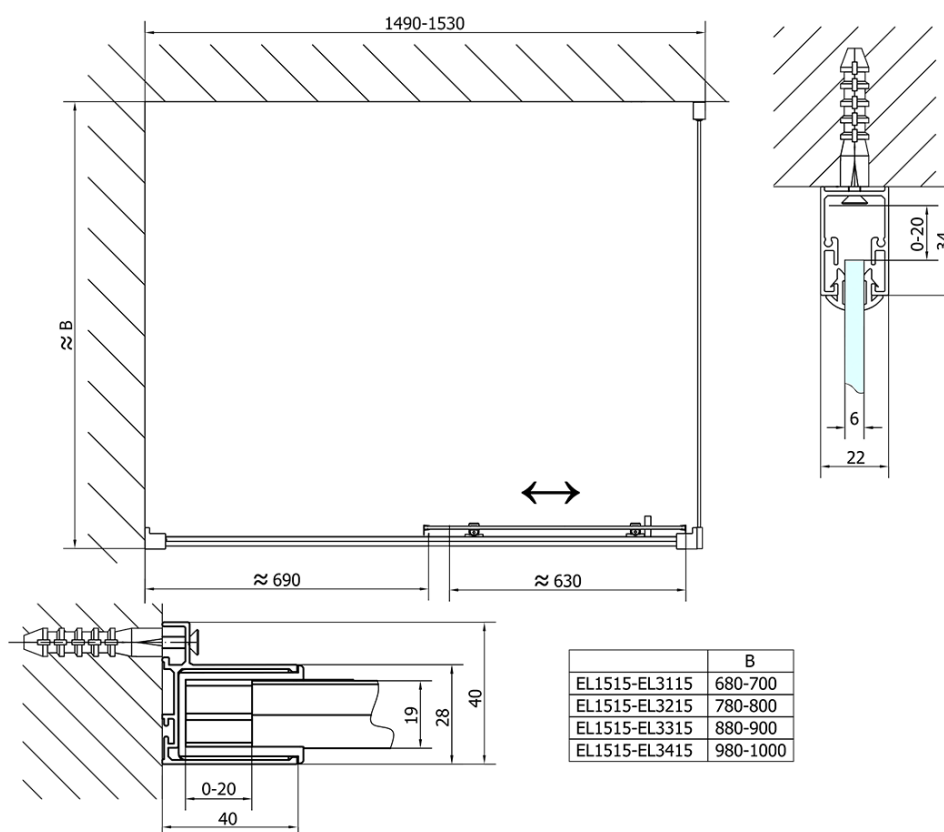

## Size

**Width:** 1500 mm

**Height:** 1900 mm

**Depth:** 900 mm

## Properties

**Profile colour:** Chrome - polished aluminum

**Shape:** Rectangular shower enclosures

**Type of opening:** Sliding door

**Opening direction:** Versatile

**Opening width:** 630 mm

**Glass colour:** TRANSPARENT glass

**Glass thickness:** 6 mm

**Properties:** Framed design

**Weight / Piece:** 73.0 kg

**Packaging:** 2 Piece

**Warranty:** 2 years

Technical sheet

	B
EL1515-EL3115	680-700
EL1515-EL3215	780-800
EL1515-EL3315	880-900
EL1515-EL3415	980-1000