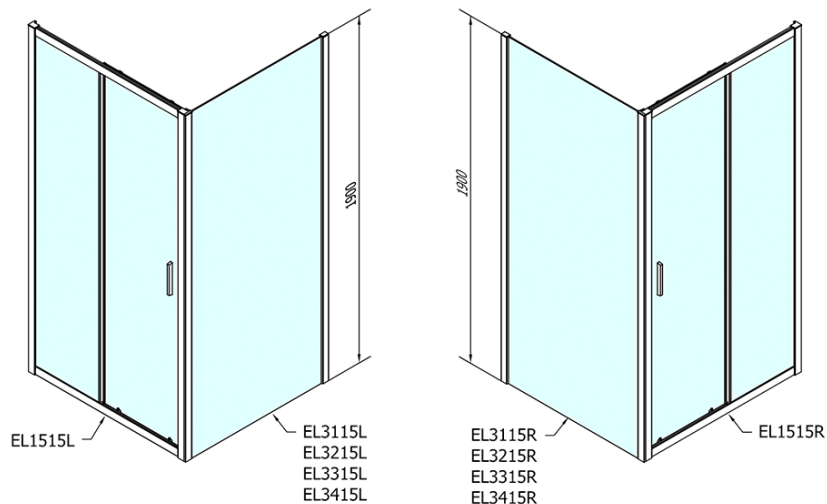

Order code: EL1515EL3315

Basic information

Brand: Polysan

Series: EASY

Size

Width: 1500 mm

Height: 1900 mm

Depth: 900 mm

Properties

Profile colour: Chrome - polished aluminum

Shape: Rectangular shower enclosures

Type of opening: Sliding door

Opening direction: Versatile

Opening width: 630 mm

Glass colour: TRANSPARENT glass

Glass thickness: 6 mm

Properties: Framed design

Weight / Piece: 73.0 kg

Packaging: 2 Piece

Warranty: 2 years

Technical sheet

| | B |
|---------------|----------|
| EL1515-EL3115 | 680-700 |
| EL1515-EL3215 | 780-800 |
| EL1515-EL3315 | 880-900 |
| EL1515-EL3415 | 980-1000 |