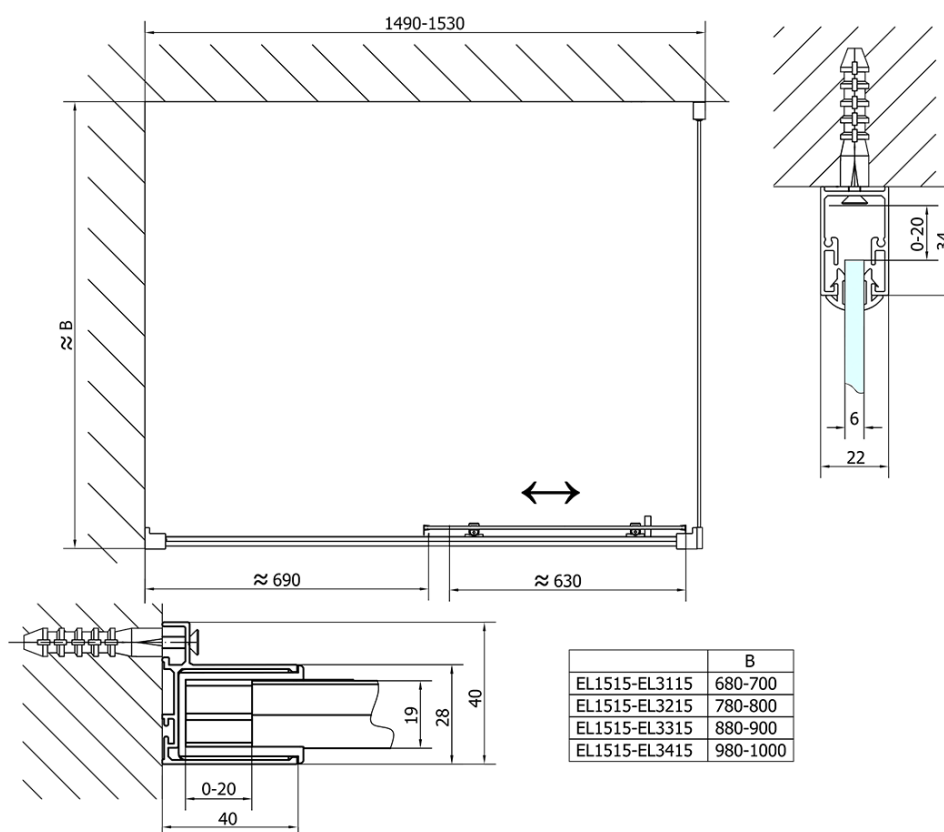

Order code: EL1515EL3315

Basic information

Brand: Polysan

Series: EASY

Size

Width: 1500 mm

Height: 1900 mm

Depth: 900 mm

Properties

Profile colour: Chrome - polished aluminum

Shape: Rectangular shower enclosures

Type of opening: Sliding door

Opening direction: Versatile

Opening width: 630 mm

Glass colour: TRANSPARENT glass

Glass thickness: 6 mm

Properties: Framed design

Weight / Piece: 73.0 kg

Packaging: 2 Piece

Warranty: 2 years

Technical sheet

| | B |
|---------------|----------|
| EL1515-EL3115 | 680-700 |
| EL1515-EL3215 | 780-800 |
| EL1515-EL3315 | 880-900 |
| EL1515-EL3415 | 980-1000 |