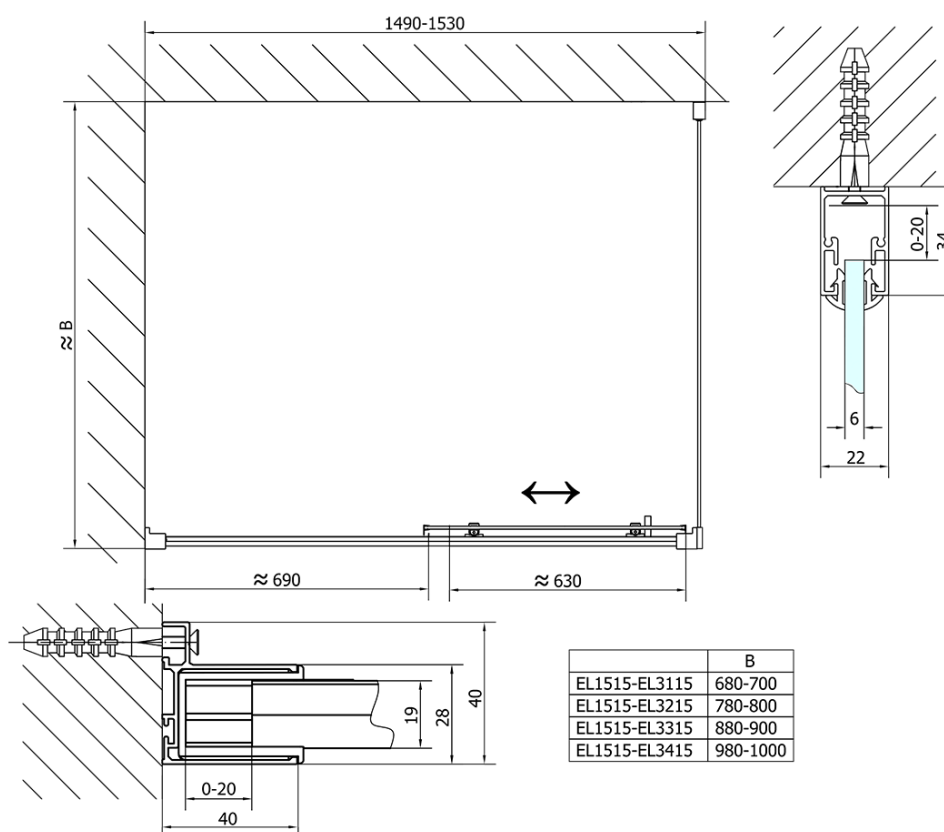

## Size

**Width:** 1500 mm  
**Height:** 1900 mm  
**Depth:** 900 mm

## Properties

**Profile colour:** Chrome - polished aluminum  
**Shape:** Rectangular shower enclosures  
**Type of opening:** Sliding door  
**Opening direction:** Versatile  
**Opening width:** 630 mm  
**Glass colour:** TRANSPARENT glass  
**Glass thickness:** 6 mm  
**Properties:** Framed design  
**Weight / Piece:** 73.0 kg  
**Packaging:** 2 Piece  
**Warranty:** 2 years

Technical sheet

	B
EL1515-EL3115	680-700
EL1515-EL3215	780-800
EL1515-EL3315	880-900
EL1515-EL3415	980-1000