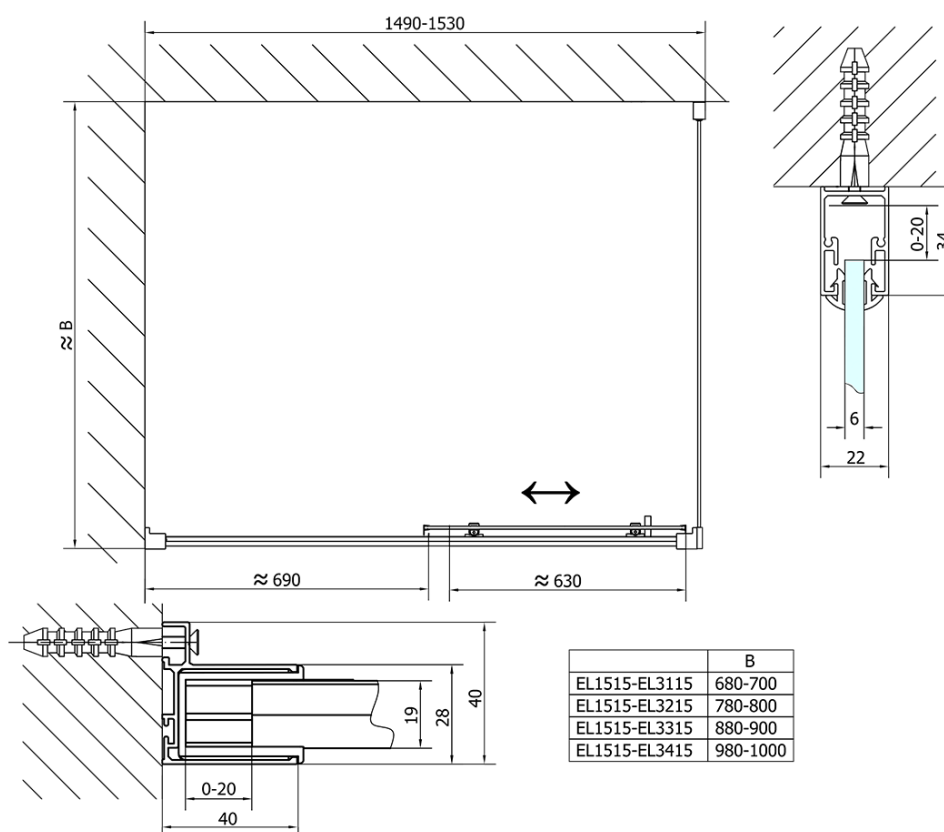

Order code: EL1515EL3315

Basic information

Brand: Polysan

Series: EASY

Size

Width: 1500 mm

Height: 1900 mm

Depth: 900 mm

Properties

Profile colour: Chrome - polished aluminum

Shape: Rectangular shower enclosures

Type of opening: Sliding door

Opening direction: Versatile

Opening width: 630 mm

Glass colour: TRANSPARENT glass

Glass thickness: 6 mm

Properties: Framed design

Weight / Piece: 73.0 kg

Packaging: 2 Piece

Warranty: 2 years

Technical sheet

	B
EL1515-EL3115	680-700
EL1515-EL3215	780-800
EL1515-EL3315	880-900
EL1515-EL3415	980-1000