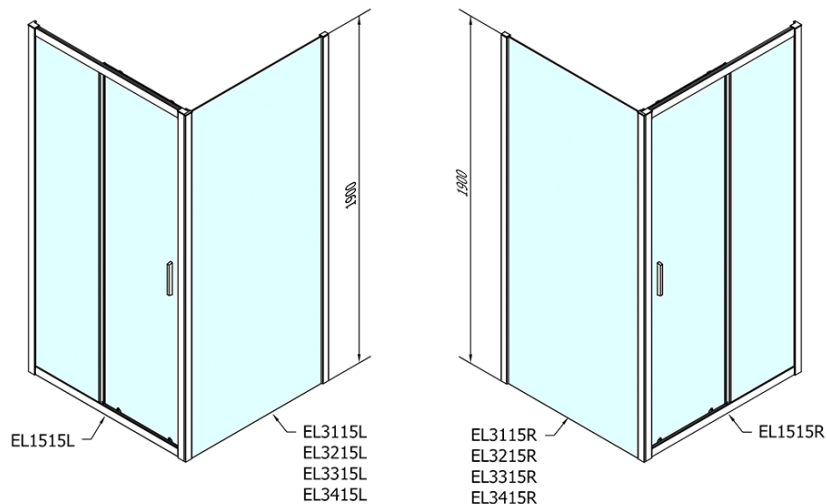

Order code: EL1515EL3315

Basic information

Brand: Polysan

Series: EASY

Size

Width: 1500 mm

Height: 1900 mm

Depth: 900 mm

Properties

Profile colour: Chrome - polished aluminum

Shape: Rectangular shower enclosures

Type of opening: Sliding door

Opening direction: Versatile

Opening width: 630 mm

Glass colour: TRANSPARENT glass

Glass thickness: 6 mm

Properties: Framed design

Weight / Piece: 73.0 kg

Packaging: 2 Piece

Warranty: 2 years

Technical sheet

	B
EL1515-EL3115	680-700
EL1515-EL3215	780-800
EL1515-EL3315	880-900
EL1515-EL3415	980-1000