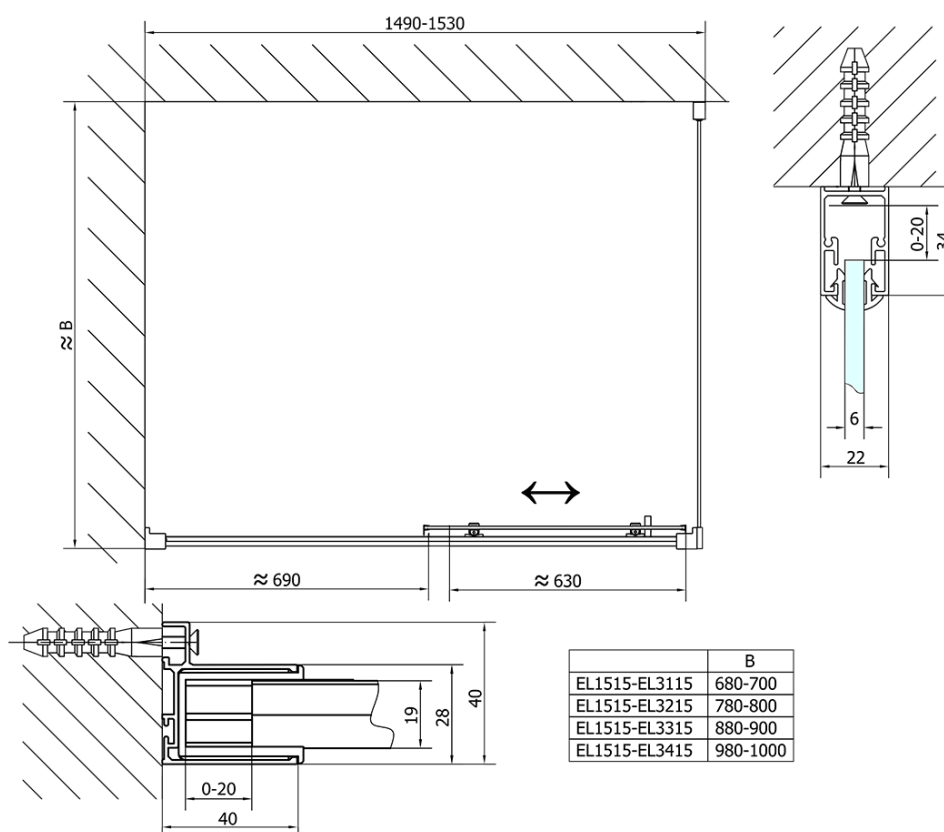

## Size

**Width:** 1500 mm

**Height:** 1900 mm

**Depth:** 700 mm

## Properties

**Profile colour:** Chrome - polished aluminum

**Shape:** Rectangular shower enclosures

**Type of opening:** Sliding door

**Opening direction:** Versatile

**Opening width:** 630 mm

**Glass colour:** TRANSPARENT glass

**Glass thickness:** 6 mm

**Properties:** Framed design

**Weight / Piece:** 67.0 kg

**Packaging:** 2 Piece

**Warranty:** 2 years

Technical sheet

	B
EL1515-EL3115	680-700
EL1515-EL3215	780-800
EL1515-EL3315	880-900
EL1515-EL3415	980-1000