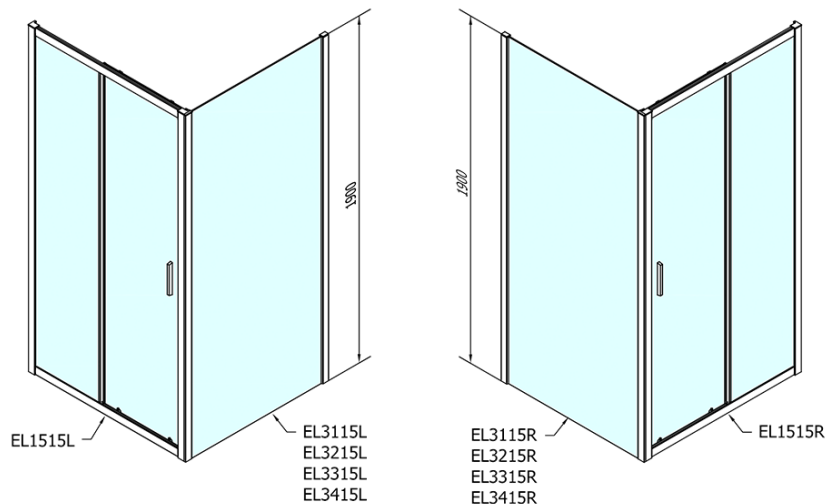

## Size

**Width:** 1500 mm

**Height:** 1900 mm

**Depth:** 700 mm

## Properties

**Profile colour:** Chrome - polished aluminum

**Shape:** Rectangular shower enclosures

**Type of opening:** Sliding door

**Opening direction:** Versatile

**Opening width:** 630 mm

**Glass colour:** TRANSPARENT glass

**Glass thickness:** 6 mm

**Properties:** Framed design

**Weight / Piece:** 67.0 kg

**Packaging:** 2 Piece

**Warranty:** 2 years

Technical sheet

	B
EL1515-EL3115	680-700
EL1515-EL3215	780-800
EL1515-EL3315	880-900
EL1515-EL3415	980-1000