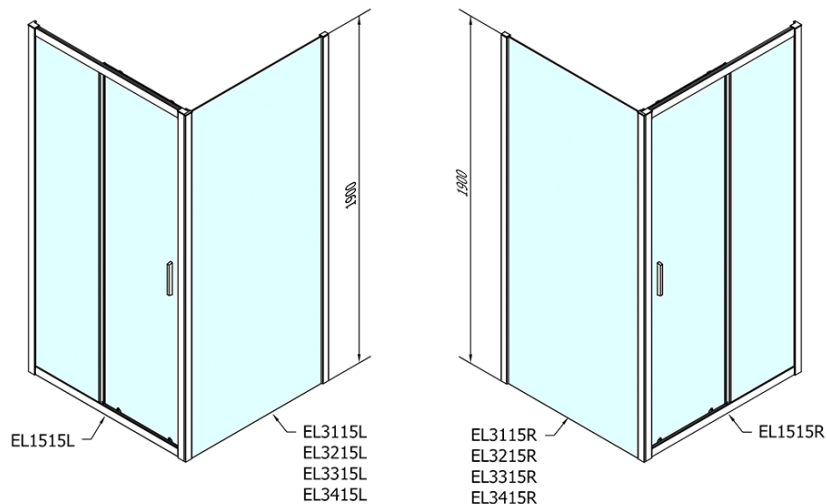

Order code: EL1515EL3115

Basic information

Brand: Polysan
Series: EASY

Size

Width: 1500 mm
Height: 1900 mm
Depth: 700 mm

Properties

Profile colour: Chrome - polished aluminum
Shape: Rectangular shower enclosures
Type of opening: Sliding door
Opening direction: Versatile
Opening width: 630 mm
Glass colour: TRANSPARENT glass
Glass thickness: 6 mm
Properties: Framed design
Weight / Piece: 67.0 kg
Packaging: 2 Piece
Warranty: 2 years

Technical sheet

	B
EL1515-EL3115	680-700
EL1515-EL3215	780-800
EL1515-EL3315	880-900
EL1515-EL3415	980-1000