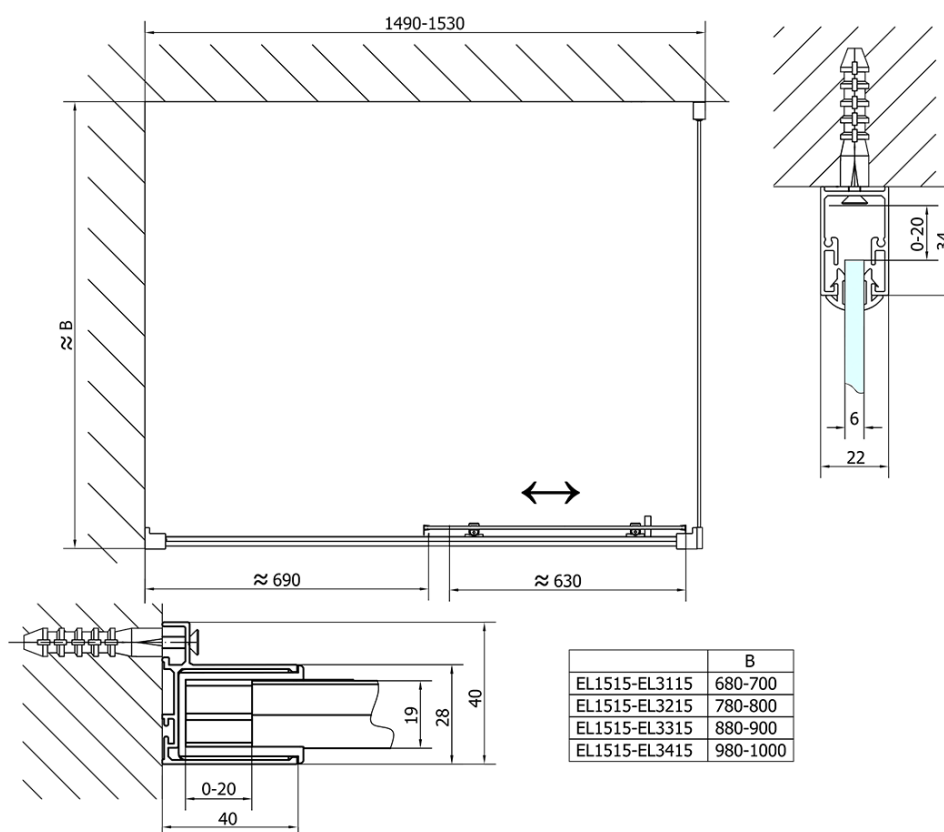

Order code: EL1515EL3115

Basic information

Brand: Polysan
Series: EASY

Size

Width: 1500 mm
Height: 1900 mm
Depth: 700 mm

Properties

Profile colour: Chrome - polished aluminum
Shape: Rectangular shower enclosures
Type of opening: Sliding door
Opening direction: Versatile
Opening width: 630 mm
Glass colour: TRANSPARENT glass
Glass thickness: 6 mm
Properties: Framed design
Weight / Piece: 67.0 kg
Packaging: 2 Piece
Warranty: 2 years

Technical sheet

	B
EL1515-EL3115	680-700
EL1515-EL3215	780-800
EL1515-EL3315	880-900
EL1515-EL3415	980-1000