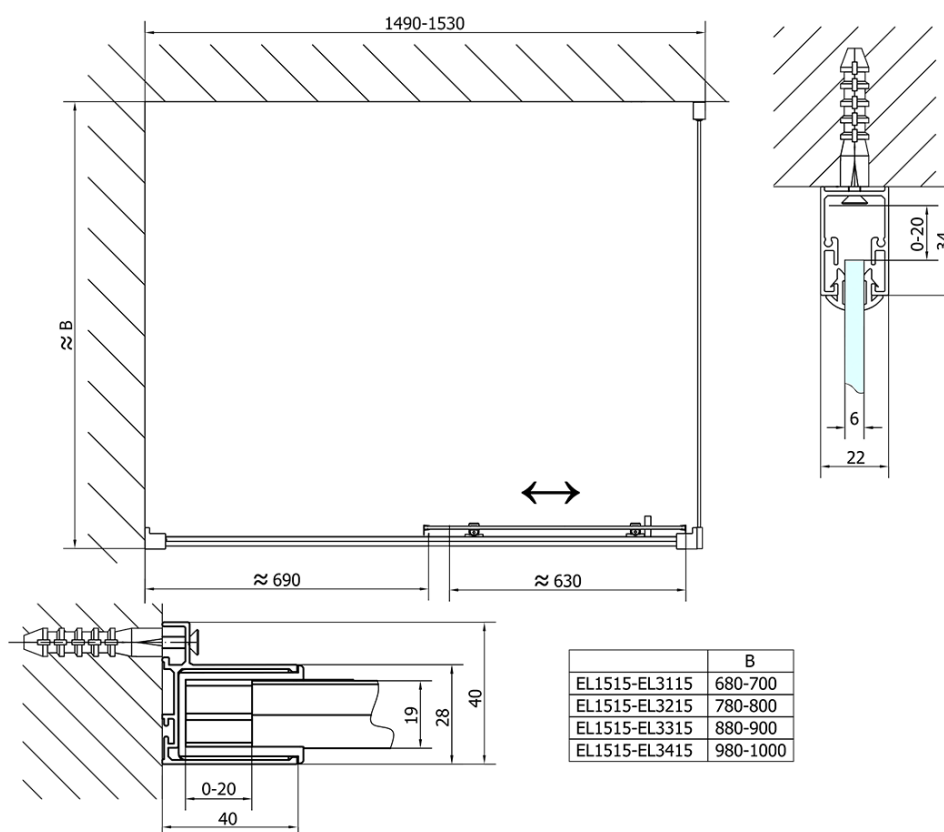

Order code: EL1515EL3115

Basic information

Brand: Polysan

Series: EASY

Size

Width: 1500 mm

Height: 1900 mm

Depth: 700 mm

Properties

Profile colour: Chrome - polished aluminum

Shape: Rectangular shower enclosures

Type of opening: Sliding door

Opening direction: Versatile

Opening width: 630 mm

Glass colour: TRANSPARENT glass

Glass thickness: 6 mm

Properties: Framed design

Weight / Piece: 67.0 kg

Packaging: 2 Piece

Warranty: 2 years

Technical sheet

	B
EL1515-EL3115	680-700
EL1515-EL3215	780-800
EL1515-EL3315	880-900
EL1515-EL3415	980-1000