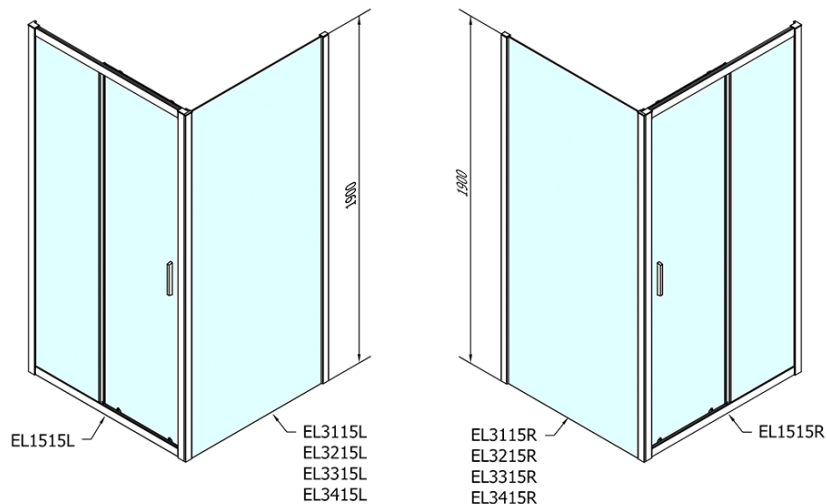

Order code: EL1515EL3115

Basic information

Brand: Polysan

Series: EASY

Size

Width: 1500 mm

Height: 1900 mm

Depth: 700 mm

Properties

Profile colour: Chrome - polished aluminum

Shape: Rectangular shower enclosures

Type of opening: Sliding door

Opening direction: Versatile

Opening width: 630 mm

Glass colour: TRANSPARENT glass

Glass thickness: 6 mm

Properties: Framed design

Weight / Piece: 67.0 kg

Packaging: 2 Piece

Warranty: 2 years

Technical sheet

	B
EL1515-EL3115	680-700
EL1515-EL3215	780-800
EL1515-EL3315	880-900
EL1515-EL3415	980-1000