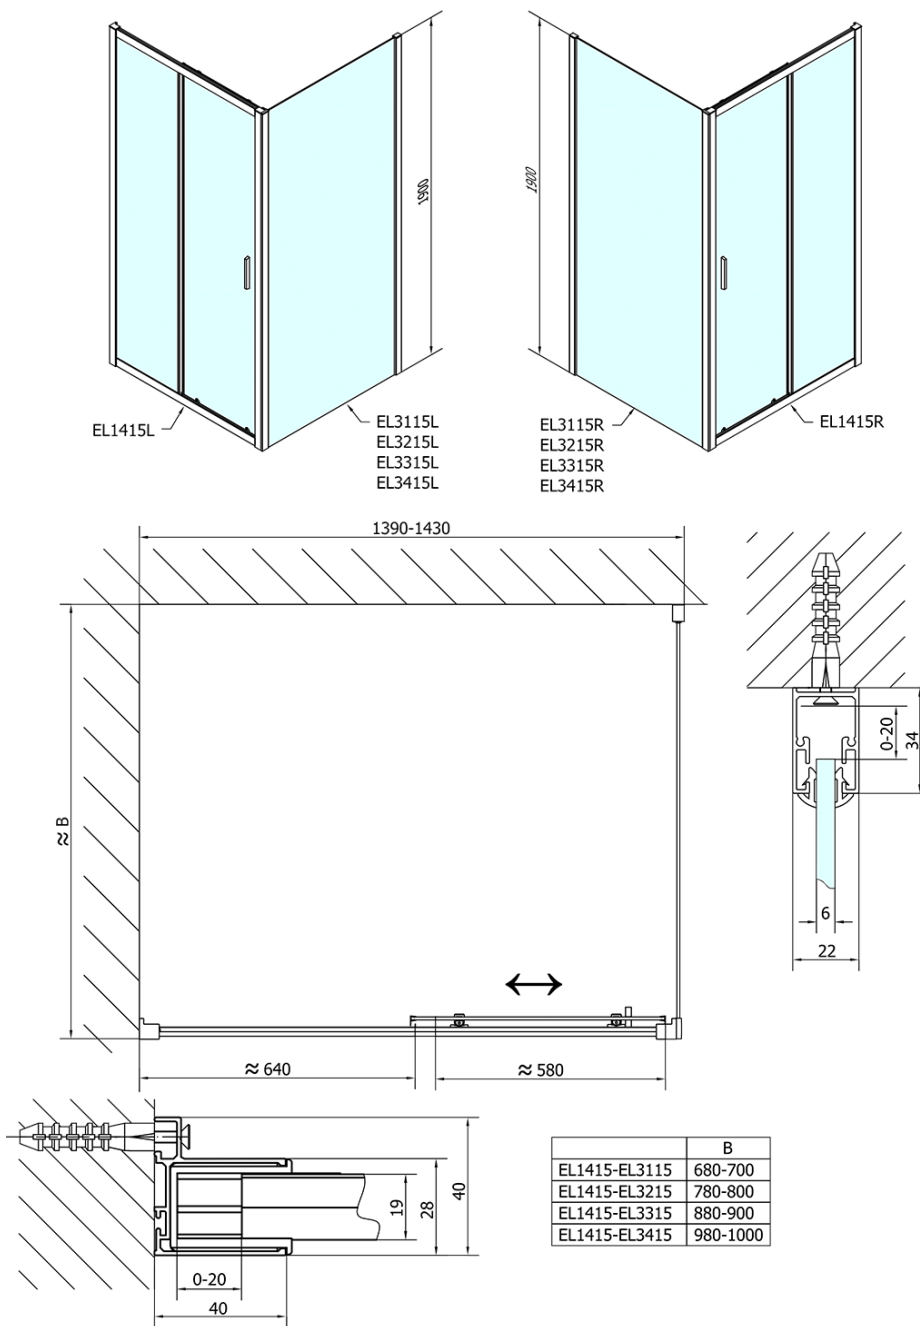

## Size

**Width:** 1400 mm  
**Height:** 1900 mm  
**Depth:** 800 mm

## Properties

**Profile colour:** Chrome - polished aluminum  
**Shape:** Rectangular shower enclosures  
**Type of opening:** Sliding door  
**Opening direction:** Versatile  
**Opening width:** 580 mm  
**Glass colour:** TRANSPARENT glass  
**Glass thickness:** 6 mm  
**Properties:** Framed design  
**Weight / Piece:** 67.0 kg  
**Packaging:** 2 Piece  
**Warranty:** 2 years

Technical sheet

|               | B        |
|---------------|----------|
| EL1415-EL3115 | 680-700  |
| EL1415-EL3215 | 780-800  |
| EL1415-EL3315 | 880-900  |
| EL1415-EL3415 | 980-1000 |